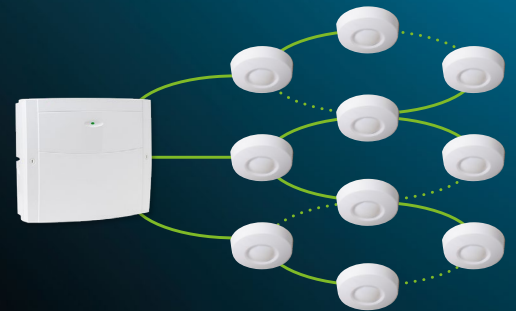

Install in seconds

Speed up your installations and spend less time installing devices. Capture has been designed with the installer in mind and includes a host of installer-friendly features, making installation and commissioning a doddle.

Applications

Capture motion detectors excel in a wide variety of professional security applications.

For technical specs, see the manual via the TexecomPro mobile app. Visit digital.texe.com/pro for more info.