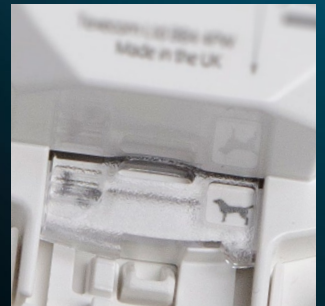

Front-loaded fully sealed electronics

Flexible mounting points

Adjustable terminal block

EN certified selectable pet immunity option