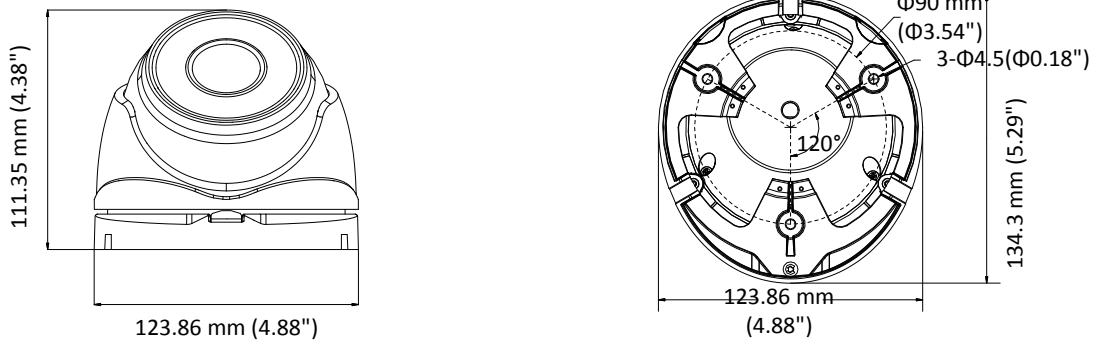

Order Model

DS-2CE56D8T-IT3ZF

Dimension