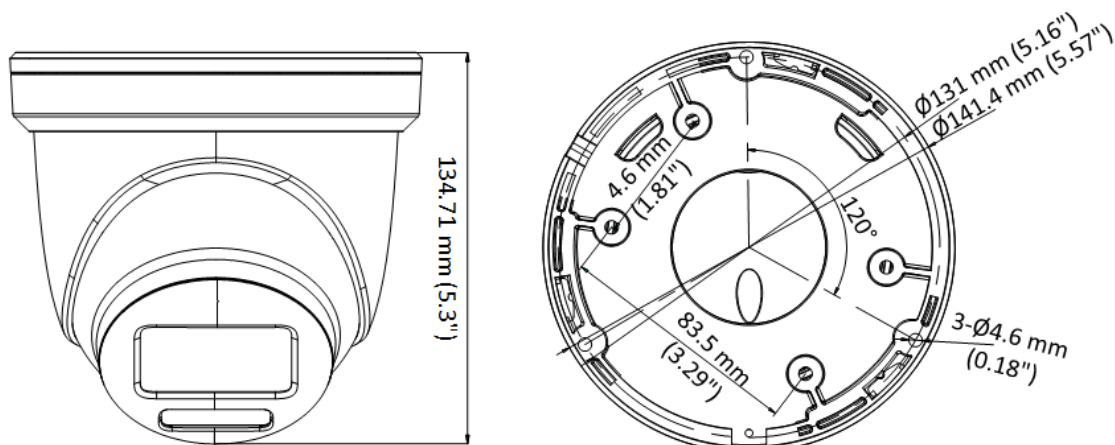

DS-2CE79DF8T-AZE

2 MP ColorVu PoC Motorized Varifocal Turret

- High quality imaging with 2 MP, 1920 × 1080 resolution
- 24/7 color imaging
- Clear imaging against strong back light due to 130 dB true WDR technology
- 3D DNR technology delivers clean and sharp images
- 2.8 mm to 12 mm varifocal lens, auto focus
- Smart Light, up to 40 m white light distance
- Water and dust resistant (IP68)

▪ Specification

Specification	
Image Sensor	1/1.8" 2 MP CMOS
Signal System	PAL/NTSC
Resolution	1920 (H) × 1080 (V)
Frame Rate	TVI: 1080p @ 25 fps/30 fps
Min. Illumination	0.0003 Lux @ (F1.0, AGC ON), 0 Lux with white Light
Shutter Time	PAL: 1/25 s to 1/50,000 s; NTSC: 1/30 s to 1/50,000 s
Lens	2.8 mm to 12 mm motorized, auto focus
Field of View	horizontal FOV: 92.3° to 34.2°, vertical FOV: 48.4° to 19°, diagonal FOV: 112.2° to 39.2°
Lens Mount	Ø24
Day & Night	Color
WDR (Wide Dynamic Range)	≥130 dB
Angle Adjustment	Pan:0° to 360°, Tilt: 0° to 75°, Rotation: 0° to 360°
Menu	
White Light	Auto/Off
Image Mode	STD/HIGH-SAT/HIGHLIGHT
AGC	Yes
White Balance	Auto/Manual
AE (Auto Exposure) Mode	WDR, BLC, HLC, Global, HLS
Privacy Mask	4 programmable privacy masks
Motion Detection	4 programmable motion areas
Noise Reduction	3D DNR/2D DNR
Language	English
Function	Brightness, Mirror, Sharpness, Anti-Banding, Smart Light
Interface	
Video Output	1 HD analog output
General	
Operating Conditions	-40°C to 60°C (-40°F to 140°F), Humidity: 90% or less (non-condensing)
Power Supply	12 VDC/24 VAC±20%/PoC.at
Consumption	Max: 12.2 W
Protection Level	IP68
Material	Metal
White Light Range	Up to 40 m
Communication	HIKVISION-C
Dimension	Ø141.4 mm × 134.7 mm (Ø5.57" × 5.3")
Weight	Approx. 840 g (1.85 lb.)

▪ Dimension

▪ **Accessory**

▪ **Optional**

DS-1271ZJ-140 Pendant Mount	DS-1276ZJ-SUS Corner mount	DS-1275ZJ-SUS Vertical pole mount	DS-1273ZJ-140B Wall mount	DS-1280ZJ-DM21 Junction box
				
				
<p>DS-1273ZJ-140 Wall mount</p>				
				
				