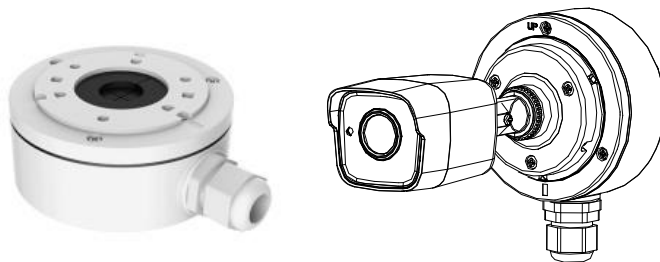

DS-2CE16H0T-ITF 5 MP Bullet Camera

Key Features

- 5 MP high performance COMS
- 2560 × 1944 resolution
- 2.8 mm, 3.6 mm, 6 mm fixed lens
- EXIR 2.0, smart IR, up to 20 m IR distance
- OSD menu, 2D DNR, DWDR
- 4 in 1 video output (switchable TVI/AHD/CVI/CVBS)
- IP67
- Up the coax (HIKVISION-C)

Specification

Camera	
Image Sensor	5 MP CMOS image sensor
Resolution	2560 (H) × 1944 (V)
Min. Illumination	Color: 0.01 Lux @ (F1.2, AGC ON), 0 Lux with IR
Shutter Time	PAL: 1/25 s to 1/50, 000 s NTSC: 1/30 s to 1/50, 000 s
Lens	2.8 mm, 3.6 mm, 6 mm fixed focal lens
Horizontal Field of View	85.5° (2.8 mm), 80.1° (3.6 mm), 57.1° (6 mm)
Lens Mount	M12
Day & Night	IR cut filter
Angle Adjustment	Pan: 0° to 360°; Tilt: 0° to 180°; Rotate: 0° to 360°
Synchronization	Internal synchronization
Frame Rate	PAL: 5 MP@20fps, 4 MP@25fps, 1080p@25fps NTSC: 5 MP@20fps, 4 MP@30fps, 1080p@30fps
Menu	
AGC	Support
D/N Mode	Auto/Color/BW (Black and White)
White Balance	ATW/MWB
BLC	Support
DWDR (Digital Wide Dynamic Range)	Support
Language	English
Functions	Brightness, Sharpness, DNR , Mirror, Smart IR
Interface	
Video Output	1 HD analog output
Switch Button	TVI/AHD/CVI/CVBS
General	
Operating Conditions	-40 °C to 60 °C (-40 °F to 140 °F), humidity: 90% or less (non-condensation)
Power Supply	12 VDC ±25%
Power Consumption	Max. 4.3 W
Protection Level	IP67
Material	Metal
IR Range	Up to 20 m
Communication	Up the coax, Protocol: HIKVISION-C (TVI output)
Dimensions	58 mm × 61 mm × 163 mm (2.28" × 2.40" × 6.42")
Weight	Approx. 350 g (0.77 lb.)

Order Model

DS-2CE16H0T-ITF

Dimension

Accessory

DS-1280ZJ-XS Junction Box

Distributed by

HIKVISION

Headquarters