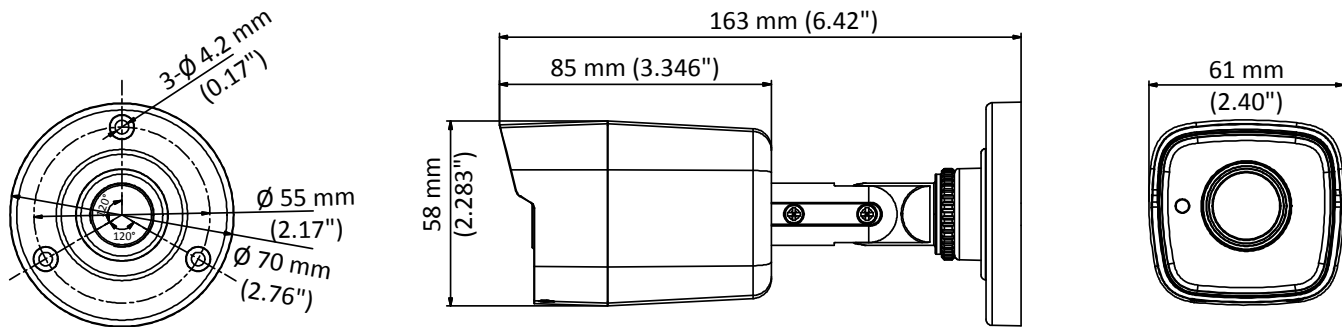

Order Model

DS-2CE16H0T-ITF

Dimension