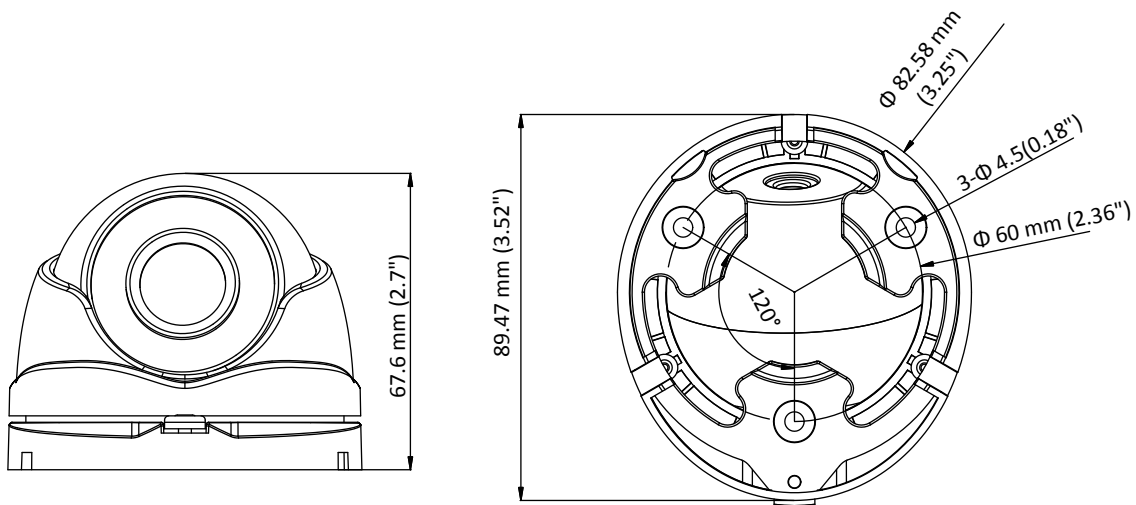

DS-2CE56D0T-IRMF HD 1080p IR Turret Camera

Key Features

- 2 megapixel high performance CMOS
- Analog HD output, up to 1080p resolution
- Day/Night switch
- Smart IR
- Up to 20 m IR distance
- Switchable TVI/AHD/CVI/CVBS
- IP66

Specification

Camera	
Image Sensor	2MP CMOS Image Sensor
Signal System	PAL/NTSC
Effective Pixels	1920 (H) × 1080 (V)
Min. illumination	0.1 Lux@(F1.2,AGC ON), 0 Lux with IR
Shutter Time	1/25 (1/30) s to 1/50,000 s
Lens	2.8 mm, 3.6 mm, 6 mm optional
	Field of view: 103° (2.8 mm), 82.2° (3.6 mm), 54° (6 mm)
Lens Mount	M12
Day & Night	ICR
Angle Adjustment	Pan: 0° to 360°, Tilt: 0° to 75°, Rotation: 0° to 360°
Synchronization	Internal synchronization
Video Frame Rate	1080p@25fps/1080p@30fps
HD Video Output	1 analog HD output
S/N Ratio	>62 dB
General	
Operating Conditions	-40 °C to 60 °C (-40 °F to 140 °F), Humidity: 90% or less (non-condensation)
Power Supply	12 V DC ± 15%
Power Consumption	Max. 4 W
Protection Level	IP66
IR Range	Up to 20 m
Dimensions	89.47 × 67.6 mm (3.52" × 2.7")
Weight	340 g (0.75 lb.)

Order Model

DS-2CE56D0T-IRMF

Dimensions

Accessories

DS-1272ZJ-110-TRS
Wall Mounting Bracket

DS-1275ZJ
Vertical Pole Mounting Bracket

DS-1276ZJ
Corner Mounting Bracket

DS-1H18
Video Balun