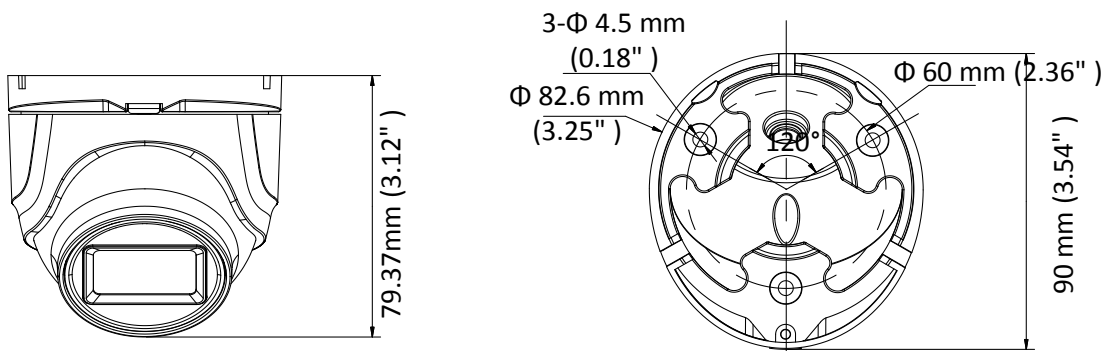

Order Model

DS-2CE76H8T-ITMF

Dimension