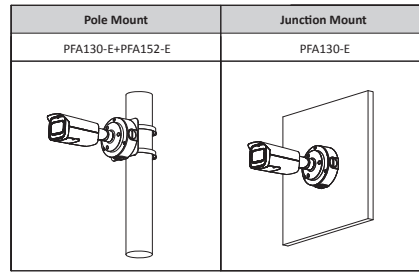

Structure

Casing	Metal
Dimensions	244.1 mm × Φ90.4 mm (9.61" × Φ3.26")
Net Weight	0.86 kg (1.90 lb)
Gross Weight	1.10 kg (2.43 lb)

Ordering Information

Type	Part Number	Description
4MP Camera	DH-IPC-HFW2431TP-ZS-S2	4MP Lite IR Vari-focal Bullet Network Camera, PAL
	DH-IPC-HFW2431TN-ZS-S2	4MP Lite IR Vari-focal Bullet Network Camera, NTSC
Accessories (optional)	PFA130-E	Junction Box
	PFA152-E	Pole Mount
	PFM321D	DC12V1A Power Adapter
	LR1002-1ET/1EC	Single-port Long Reach Ethernet over Coax Extender
	PFM900-E	Integrated Mount Tester
	PFM114	TLC SD Card