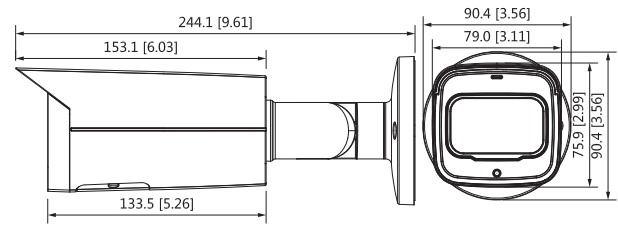

Dimensions (mm[inch])

Accessories

Optional: