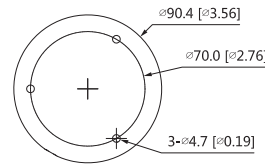

Dimensions (mm[inch])

Accessories

Optional: