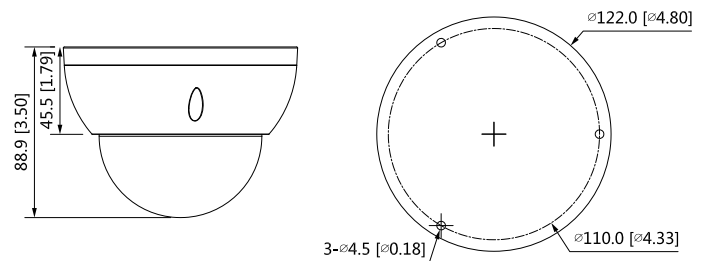

Dimensions (mm[inch])

Accessories

Optional:

PFB220C
Ceiling Mount