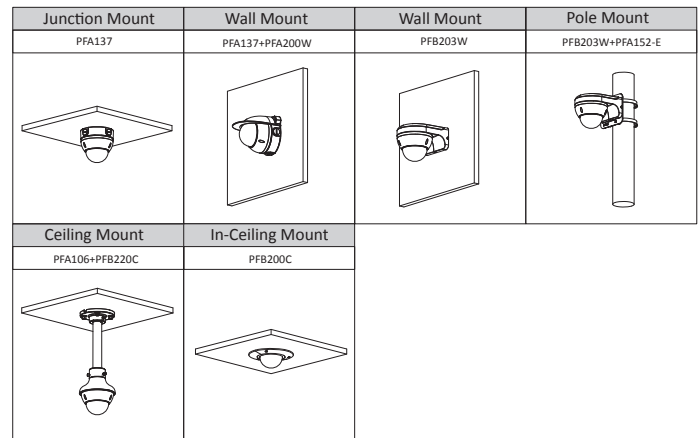

Structure

Casing	Metal
Dimensions	Φ122 mm × 88.9 mm (Φ4.80" × 3.50")
Net Weight	0.47 kg (1.04 lb)
Gross Weight	0.63 kg (1.39 lb)

Ordering Information

Type	Part Number	Description
4MP Camera	DH-IPC-HDBW2431RP-ZS-S2	4MP WDR IR Dome Network Camera,PAL
	DH-IPC-HDBW2431RN-ZS-S2	4MP WDR IR Dome Network Camera,NTSC
Accessories (optional)	PFA137	Junction Box
	PFB203W	Wall Mount
	PFA152-E	Pole Mount
	PFA200W	Rain Shade
	PFA106	Mount Adapter
	PFB220C	Ceiling Mount
	PFB200C	In-Ceiling Mount
	PFM321D	DC12V1A Power Adapter
	LR1002-1ET/1EC	Single-port Long Reach Ethernet over Coax Extender
	PFM900-E	Integrated Mount Tester
	PFM114	TLC SD Card