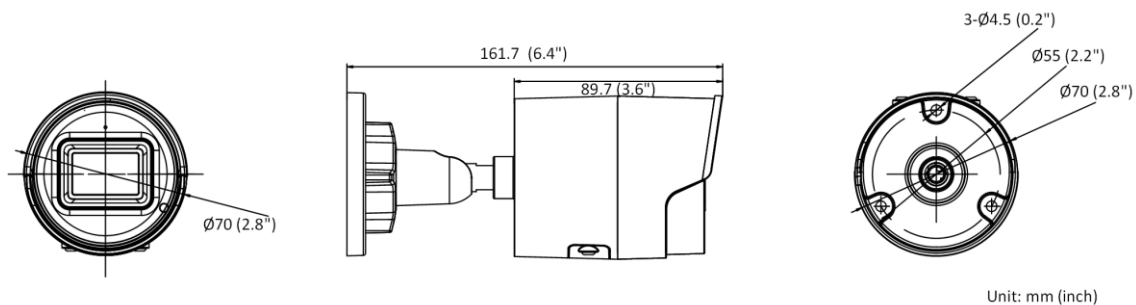

Startup and Operating Conditions	-30 °C to 60 °C (-22 °F to 140 °F). Humidity 95% or less (non-condensing)
Power Supply	12 VDC ± 25%, reverse polarity protection PoE: (802.3af, 36 V to 57 V), Class 3
Power Consumption and Current	12 VDC, 0.5 A, max. 6 W PoE (802.3af, 36 V to 57 V), 0.2 A to 0.13 A, max. 7 W
Power Interface	Ø5.5 mm coaxial power plug
Material	Aluminum alloy body IR cover: plastic
Camera Dimension	Ø70 × 161.7 mm (Ø2.8" × 6.4")
Package Dimension	216 × 121 × 118 mm (8.6" × 4.8" × 4.7")
Camera Weight	Approx. 490 g (1.1 lb.)
With Package Weight	Approx. 724 g (1.6 lb.)
Approval	
EMC	FCC (47 CFR Part 15, Subpart B); CE-EMC (EN 55032: 2015, EN 61000-3-2: 2014, EN 61000-3-3: 2013, EN 50130-4: 2011 +A1: 2014); RCM (AS/NZS CISPR 32: 2015); IC (ICES-003: Issue 6, 2016); KC (KN 32: 2015, KN 35: 2015)
Safety	UL (UL 60950-1); CB (IEC 60950-1:2005 + Am 1:2009 + Am 2:2013); CE-LVD (EN 60950-1:2005 + Am 1:2009 + Am 2:2013); BIS (IS 13252(Part 1):2010+A1:2013+A2:2015)
Environment	CE-RoHS (2011/65/EU); WEEE (2012/19/EU); Reach (Regulation (EC) No 1907/2006)
Protection	IP67 (IEC 60529-2013)

▪ Available Model

DS-2CD2023G2-I (2.8/4/6 mm)

DS-2CD2023G2-IU(2.8/4/6 mm)

▪ Dimension