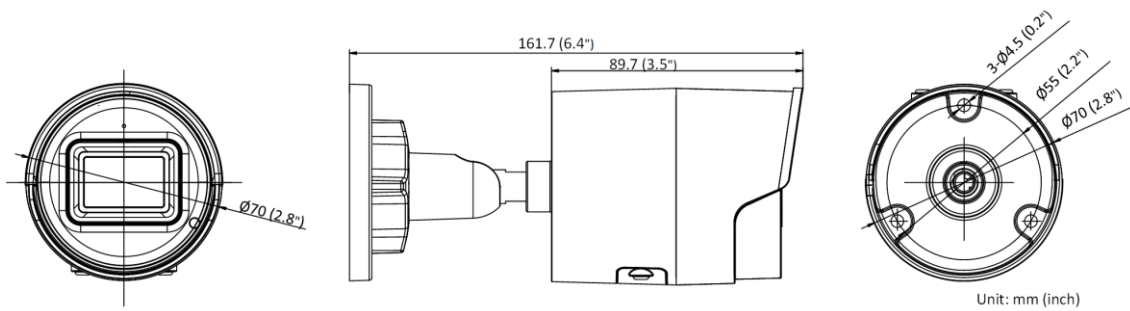

Perimeter Protection	Line crossing detection, intrusion detection, region entrance detection, region exiting detection
<b>General</b>	
Storage Conditions	-30 °C to 60 °C (-22 °F to 140 °F). Humidity 95% or less (non-condensing)
Startup and Operating Conditions	-30 °C to 60 °C (-22 °F to 140 °F). Humidity 95% or less (non-condensing)
Power Supply	12 VDC ± 25%, reverse polarity protection PoE: 802.3af, Class 3
Power Consumption and Current	12 VDC, 0.5 A, max. 6.0 W PoE (802.3af, 36 V to 57 V), 0.2 A to 0.13 A, max. 7.0 W
Power Interface	Ø5.5 mm coaxial power plug
Material	ADC12
Dimension	Ø70 mm × 161.7 mm (Ø2.8" × 6.4")
Package Dimension	216 mm × 121 mm × 118 mm (8.5" × 4.8" × 4.6")
Weight	Approx. 485 g (1.1 lb.)
With Package Weight	Approx. 724 g (1.6 lb.)
Linkage Method	Upload to NAS/memory card/FTP, notify surveillance center, trigger recording, trigger capture, send email
Language	33 languages English, Russian, Estonian, Bulgarian, Hungarian, Greek, German, Italian, Czech, Slovak, French, Polish, Dutch, Portuguese, Spanish, Romanian, Danish, Swedish, Norwegian, Finnish, Croatian, Slovenian, Serbian, Turkish, Korean, Traditional Chinese, Thai, Vietnamese, Japanese, Latvian, Lithuanian, Portuguese (Brazil), Ukrainian
General Function	Anti-flicker, heartbeat, mirror, privacy mask, flash log, password reset via email, pixel counter
Software Reset	Yes
Firmware Version	V5.5.112
<b>Approval</b>	
EMC	FCC (47 CFR Part 15, Subpart B); CE-EMC (EN 55032: 2015, EN 61000-3-2: 2014, EN 61000-3-3: 2013, EN 50130-4: 2011 + A1: 2014); RCM (AS/NZS CISPR 32: 2015); KC (KN 32: 2015, KN 35: 2015)
Safety	UL (UL 60950-1); CB (IEC 60950-1: 2005 + Am 1: 2009 + Am 2: 2013); CE-LVD (EN 60950-1: 2005 + Am 1: 2009 + Am 2: 2013); LOA (IEC/EN 60950-1)
Environment	CE-RoHS (2011/65/EU); WEEE (2012/19/EU); Reach (Regulation (EC) No 1907/2006)
Protection	IP67 (IEC 60529-2013)

## ▪ Dimension