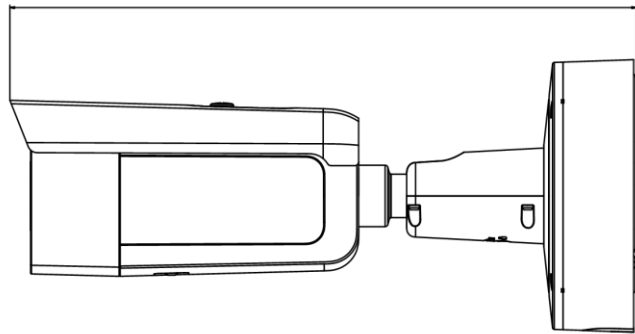

Startup and Operating Conditions	-30 °C to 60 °C (-22 °F to 140 °F). Humidity 95% or less (non-condensing)
Power Supply	12 VDC ± 25%, reverse polarity protection PoE : 802.3at, class 4
Power Consumption and Current	12 VDC, 1.12 A, max. 13.5 W PoE: (802.3at, 42.5 V to 57 V), 0.5 A to 0.3 A, max. 15 W
Power Interface	Two-core terminal plug
Material	ADC12
Camera Dimension	Ø144 × 333 mm (5.7" × 13.1")
Package Dimension	385 × 190 × 180 mm (15.2" × 7.5" × 7.1")
Camera Weight	1450 g (3.2 lb.)
With Package Weight	2589 g (5.7 lb.)
Linkage Method	Upload to NAS/memory card, notify surveillance center, trigger record, trigger capture, strobe light, audible warning *Note: External device is required.
Web Client Language	32 languages English, Russian, Estonian, Bulgarian, Hungarian, Greek, German, Italian, Czech, Slovak, French, Polish, Dutch, Portuguese, Spanish, Romanian, Danish, Swedish, Norwegian, Finnish, Croatian, Slovenian, Serbian, Turkish, Korean, Traditional Chinese, Thai, Vietnamese, Japanese, Latvian, Lithuanian, Portuguese (Brazil)
General Function	Anti- flicker, heartbeat, mirror, privacy masks, flash log, password reset via e-mail, pixel counter
Software Reset	Yes
<b>Approval</b>	
EMC	FCC (47 CFR Part 15, Subpart B); CE-EMC (EN 55032: 2015, EN 61000-3-2: 2014, EN 61000-3-3: 2013, EN 50130-4: 2011 +A1: 2014); RCM (AS/NZS CISPR 32: 2015); IC (ICES-003: Issue 6, 2016); KC (KN 32: 2015, KN 35: 2015)
Safety	UL (UL 60950-1); CB (IEC 60950-1:2005 + Am 1:2009 + Am 2:2013); CE-LVD (EN 60950-1:2005 + Am 1:2009 + Am 2:2013); BIS (IS 13252(Part 1):2010+A1:2013+A2:2015); LOA (IEC/EN 60950-1)
Environment	CE-RoHS (2011/65/EU); WEEE (2012/19/EU); Reach (Regulation (EC) No 1907/2006)
Protection	Ingression protection: IP66 (IEC 60529-2013), IK10 (IEC 62262:2002)

## ▪ Dimension

333 (13.1")

Unit: mm (inch)

▪ **Accessory**

DS-1476ZJ-SUS  
Corner Mount

DS-2251ZJ  
Column Mount

DS-1275ZJ-S-SUS  
Vertical Pole Mount

Distributed by