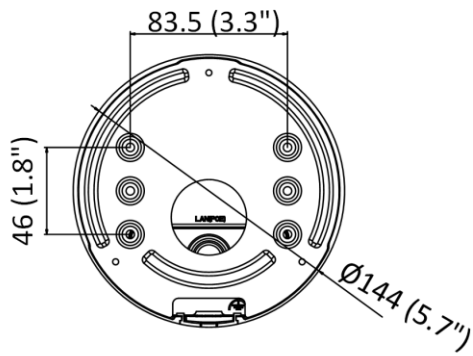

Startup and Operating Conditions	-30 °C to 60 °C (-22 °F to 140 °F). Humidity 95% or less (non-condensing)
Power Supply	12 VDC ± 25%, reverse polarity protection PoE : 802.3at, class 4
Power Consumption and Current	12 VDC, 1.12 A, max. 13.5 W PoE: (802.3at, 42.5 V to 57 V), 0.5 A to 0.3 A, max. 15 W
Power Interface	Two-core terminal plug
Material	ADC12
Camera Dimension	Ø144 × 333 mm (5.7" × 13.1")
Package Dimension	385 × 190 × 180 mm (15.2" × 7.5" × 7.1")
Camera Weight	1450 g (3.2 lb.)
With Package Weight	2589 g (5.7 lb.)
Linkage Method	Upload to NAS/memory card, notify surveillance center, trigger record, trigger capture, strobe light, audible warning *Note: External device is required.
Web Client Language	32 languages English, Russian, Estonian, Bulgarian, Hungarian, Greek, German, Italian, Czech, Slovak, French, Polish, Dutch, Portuguese, Spanish, Romanian, Danish, Swedish, Norwegian, Finnish, Croatian, Slovenian, Serbian, Turkish, Korean, Traditional Chinese, Thai, Vietnamese, Japanese, Latvian, Lithuanian, Portuguese (Brazil)
General Function	Anti- flicker, heartbeat, mirror, privacy masks, flash log, password reset via e-mail, pixel counter
Software Reset	Yes
<b>Approval</b>	
EMC	FCC (47 CFR Part 15, Subpart B); CE-EMC (EN 55032: 2015, EN 61000-3-2: 2014, EN 61000-3-3: 2013, EN 50130-4: 2011 +A1: 2014); RCM (AS/NZS CISPR 32: 2015); IC (ICES-003: Issue 6, 2016); KC (KN 32: 2015, KN 35: 2015)
Safety	UL (UL 60950-1); CB (IEC 60950-1:2005 + Am 1:2009 + Am 2:2013); CE-LVD (EN 60950-1:2005 + Am 1:2009 + Am 2:2013); BIS (IS 13252(Part 1):2010+A1:2013+A2:2015); LOA (IEC/EN 60950-1)
Environment	CE-RoHS (2011/65/EU); WEEE (2012/19/EU); Reach (Regulation (EC) No 1907/2006)
Protection	Ingression protection: IP66 (IEC 60529-2013), IK10 (IEC 62262:2002)

## ▪ Available Model

DS-2CD2646G2-IZS(2.8 to 12 mm)

## ▪ Dimension

333 (13.1")

Unit: mm (inch)

▪ **Accessory**

DS-1476ZJ-SUS  
Corner Mount

DS-2251ZJ  
Column Mount

DS-1275ZJ-S-SUS  
Vertical Pole Mount

Distributed by