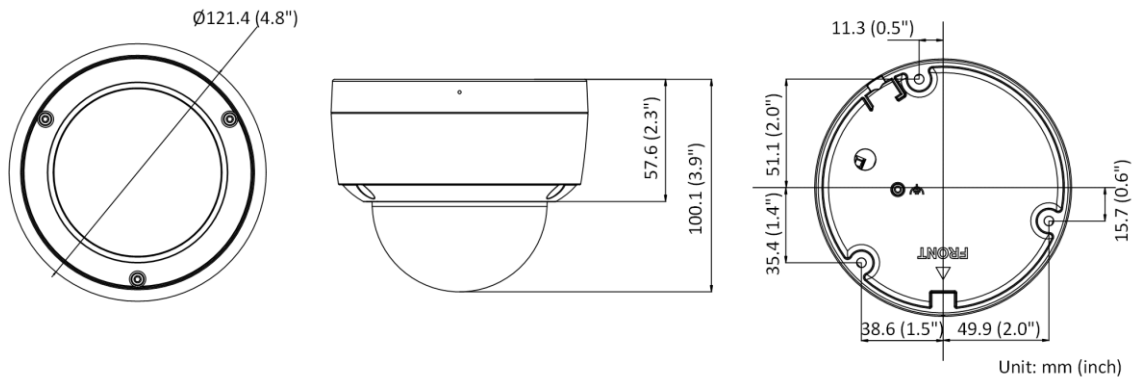

▪ **Dimension**

▪ **Accessory**

▪ **Optional**

DS-1276ZJ-SUS Corner Mount	DS-1272ZJ-120 Wall Mount	DS-1253ZJ-M Rain Shade	DS-1280ZJ-DM46 Junction Box	DS-1272ZJ-120B Wall Mount
DS-1275ZJ-SUS Vertical Pole Mount	DS-1271ZJ-120 Pendant Mount	DS-1272ZJ-120-TR15 Wall Mount