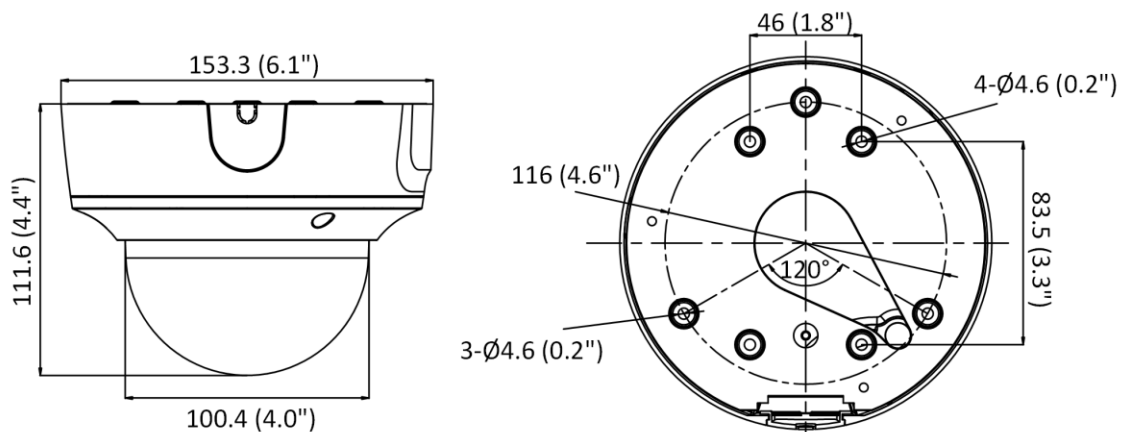

Storage Conditions	-30 °C to 60 °C (-22 °F to 140 °F). Humidity 95% or less (non-condensing)
Startup and Operating Conditions	-30 °C to 60 °C (-22 °F to 140 °F). Humidity 95% or less (non-condensing)
Power Supply	12 VDC ± 25%, reverse polarity protection PoE: 802.3af, Class 3
Power Consumption and Current	12 VDC, 0.88 A, max. 10.5 W PoE: (802.3af, 36 V to 57 V), 0.35 A to 0.22 A, max. 12.5 W
Power Interface	Ø5.5 mm coaxial power plug
Material	Upper cover and base: metal Bubble: plastic
Camera Dimension	Ø153.3 × 111.6 mm (Ø6.1" × 4.4")
Package Dimension	244 × 174 × 173 mm (9.7" × 6.9" × 6.9")
Camera Weight	Approx. 880 g (1.9 lb.)
With Package Weight	Approx. 1419 g (3.1 lb.)
Approval	
EMC	FCC (47 CFR Part 15, Subpart B); CE-EMC (EN 55032: 2015, EN 61000-3-2: 2014, EN 61000-3-3: 2013, EN 50130-4: 2011 +A1: 2014); RCM (AS/NZS CISPR 32: 2015); IC (ICES-003: Issue 6, 2016); KC (KN 32: 2015, KN 35: 2015)
Safety	UL (UL 60950-1); CB (IEC 60950-1:2005 + Am 1:2009 + Am 2:2013); CE-LVD (EN 60950-1:2005 + Am 1:2009 + Am 2:2013); BIS (IS 13252(Part 1):2010+A1:2013+A2:2015)
Environment	CE-RoHS (2011/65/EU); WEEE (2012/19/EU); Reach (Regulation (EC) No 1907/2006)
Protection	IP67 (IEC 60529-2013), IK10 (IEC 62262:2002)

▪ Available Model

DS-2CD2723G2-IZS (2.8 to 12 mm)

▪ Dimension

Unit: mm (inch)