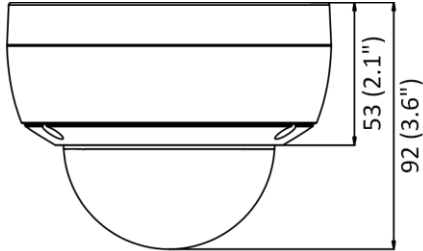

Protection

Ingress protection: IP67 (IEC 60529-2013), IK10 (IEC 62262:2002)

▪ **Available Model**

DS-2CD3156G2-IS (2.8/4/6 mm)

▪ **Dimension**

Unit: mm (inch)