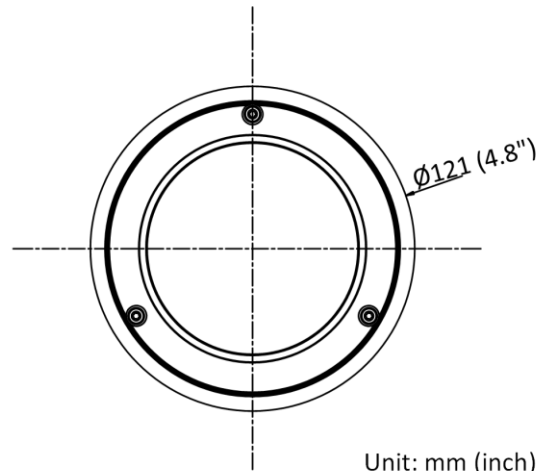

Protection

Ingress protection: IP67 (IEC 60529-2013), IK10 (IEC 62262:2002)

▪ **Available Model**

DS-2CD3156G2-IS (2.8/4/6 mm)

▪ **Dimension**

Unit: mm (inch)