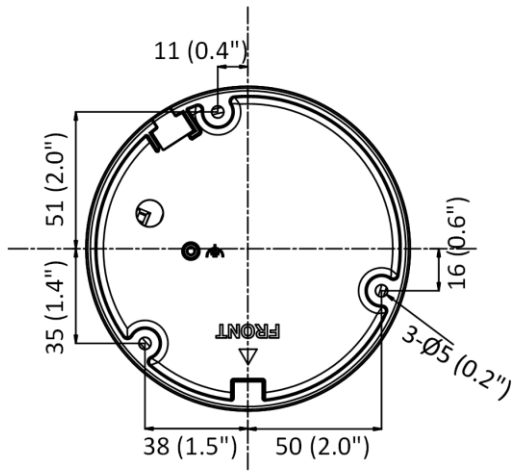

Protection

Ingress protection: IP67 (IEC 60529-2013), IK10 (IEC 62262:2002)

▪ **Available Model**

DS-2CD3156G2-IS (2.8/4/6 mm)

▪ **Dimension**

Unit: mm (inch)