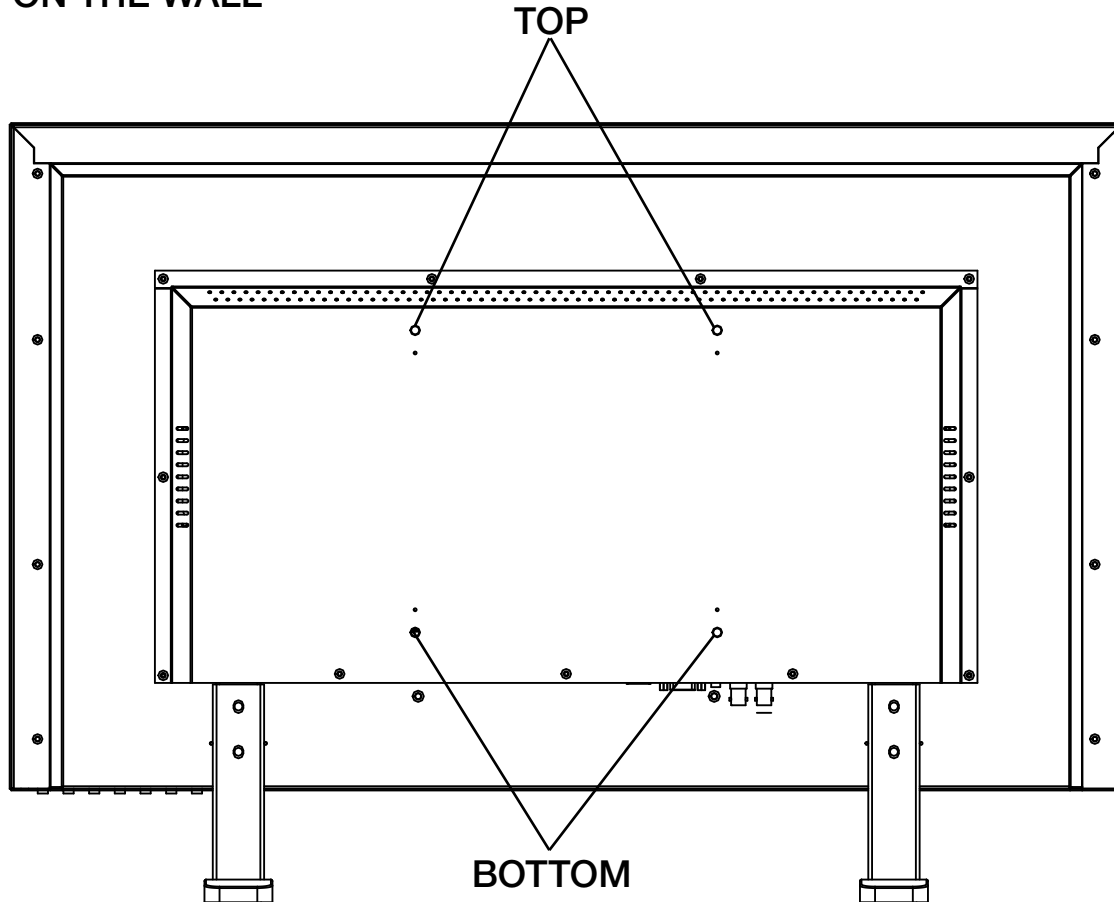

STRUCTURE SIZE

Model (all)	Metal construction
Size w×h×t (without base)	29" x 17.4" x 2.1" (736.6×441.9×49mm)
Size w×h×t (with base)	29" x 20.3" x 6.3" (736.6×515.6×160mm)
Size w×h×t Packing size (with base)	31.4" x 4.2" x 19.7" (800×109×502mm)
Weight (with base)	net weight 21.1 lbs (9.5 Kg) gross weight: 22.9 lbs (10.3 Kg)
Vesa	200mm×200mm

BEZEL SIZE/MM

Model	Left	Right	Top	Bottom
WBXML32	18.4	18.4	20	26.3

SAFETY & CERTIFICATION (ALL MODELS)

Safety (class I)	Withstand voltage strength	2.5KV DC/60s
	Leakage current	≤3.5mA(264V AC/60s)
	Earthing protective resistance	≤100mΩ(25A DC/20s)
Authentication	CE/FCC/ROHS/HDMI/UL/WEEE/REACH	
Remote control area	≥8m straight line ≥7m horizontal±30° and vertical±15°	
Environment	Working condition	Temperature: 0°C~40°C Humidity: 10%~90% Atmosphere: 86KPa~104KPa
	Storage condition	Temperature: -20°C~50°C Humidity: 5%~95% Atmosphere: 86KPa~104KPa

MODELS

WBXML32 31,5" (31.5" diagonal)

MOUNTING ON THE WALL

VESA MOUNTING

Model	Mounting Dimension	TOP	BOTTOM
WBXML32	200x200mm	HM6.0x10mm	HM6.0x10mm

*** HARDWARE INCLUDED IN MONITOR BOX**

Connecting