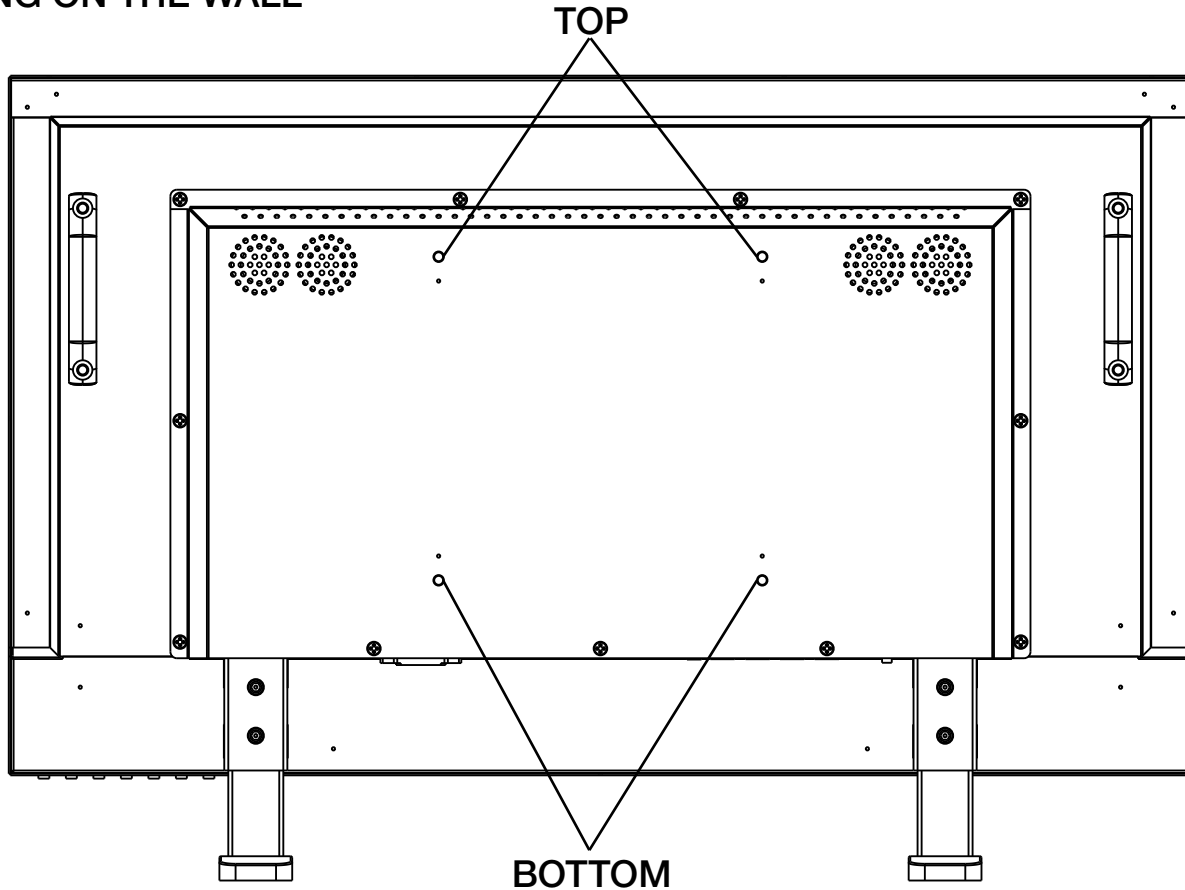

MODELS

WBXML4K28 28" (28" diagonal)

MOUNTING ON THE WALL

VESA MOUNTING

Model	Mounting Dimension	TOP	BOTTOM
WBXML4K28	100x100mm	HM6.0x10mm	HM6.0x10mm

* HARDWARE INCLUDED IN MONITOR BOX