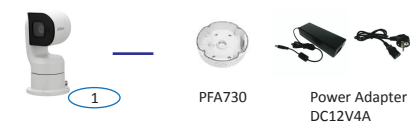

Notes :

1. PTZ dome cameras have the **standard configurations**, and the configurations have been as follows.

Shape	ITC
(ITC1)	ITC237-PW1B-IRZ, ITC217-PW1B-IRLZ
(ITC2)	ITC237-PU1B-L, ITC237-PU1B-IR
(ITC3)	ITC217-PW1B-IRLZ10
(ITC4)	ITC602-RU1A, ITC302-RU1A, ITC206-RU1A, ITC235-TU1A
(ITC5)	ITC231-RU1A-IRL-VF1042

Selection of all-environment series cameras

Shape	Camera	Shape	Camera
	PSD8802-A180, PSD81602-A360		HDBW8232E-Z-SL
	PTZ1A225U-IRA-N		SD60230U-HNI-SL
	PTZ19240V-IRB-N, PTZ19240V-IRB-N-B PTZ19245U-IRB-N, PTZ19245U-IRB-N-B		SDZW2030U-SL
	PTZ12248V-IRB-N		EPC230U
	PTZ12248V-LR8-N		EPC230U-PTZ
	PTZ12230F-IRB-N		EPC230U-PTZ-IR
	PTZ12230F-LR8-N		SDZW2000T-SL

- Have released
- Unreleased
- In modification
- Recommend
- Water-proof
- 2nd Version number

Comment: Solid lines and dotted lines have the same meaning.

Notes :

1. PTZ dome cameras have the **standard configurations**, and the configurations have been as follows.