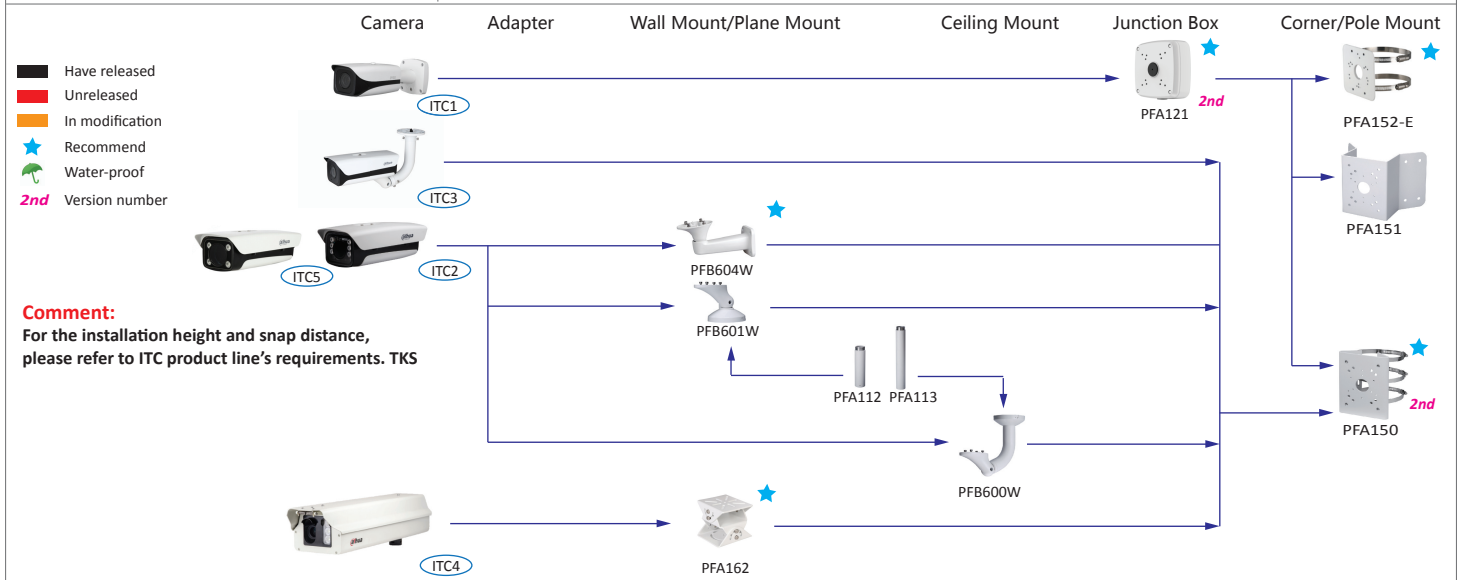

Notes :

1. PTZ dome cameras have the **standard configurations**, and the configurations have been as follows.

Selection of Thermal series cameras

Shape	Thermal Series
(BF1)	TPC-BF5400/5600(-T)
(BF2)	TPC-BF2120(-T)
(SD2)	TPC-SD8420/8620(-T)

Notes :

1. PTZ dome cameras have the **standard configurations**, and the configurations have been as follows.

Shape	ITC
(ITC1)	ITC237-PW1B-IRZ, ITC217-PW1B-IRLZ
(ITC2)	ITC237-PU1B-L, ITC237-PU1B-IR
(ITC3)	ITC217-PW1B-IRLZ10
(ITC4)	ITC602-RU1A, ITC302-RU1A, ITC206-RU1A, ITC235-TU1A
(ITC5)	ITC231-RU1A-IRL-VF1042

- Have released
- Unreleased
- In modification
- Recommend
- Water-proof
- 2nd Version number

Comment: Solid lines and dotted lines have the same meaning.

Notes :

1. PTZ dome cameras have the **standard configurations**, and the configurations have been as follows.