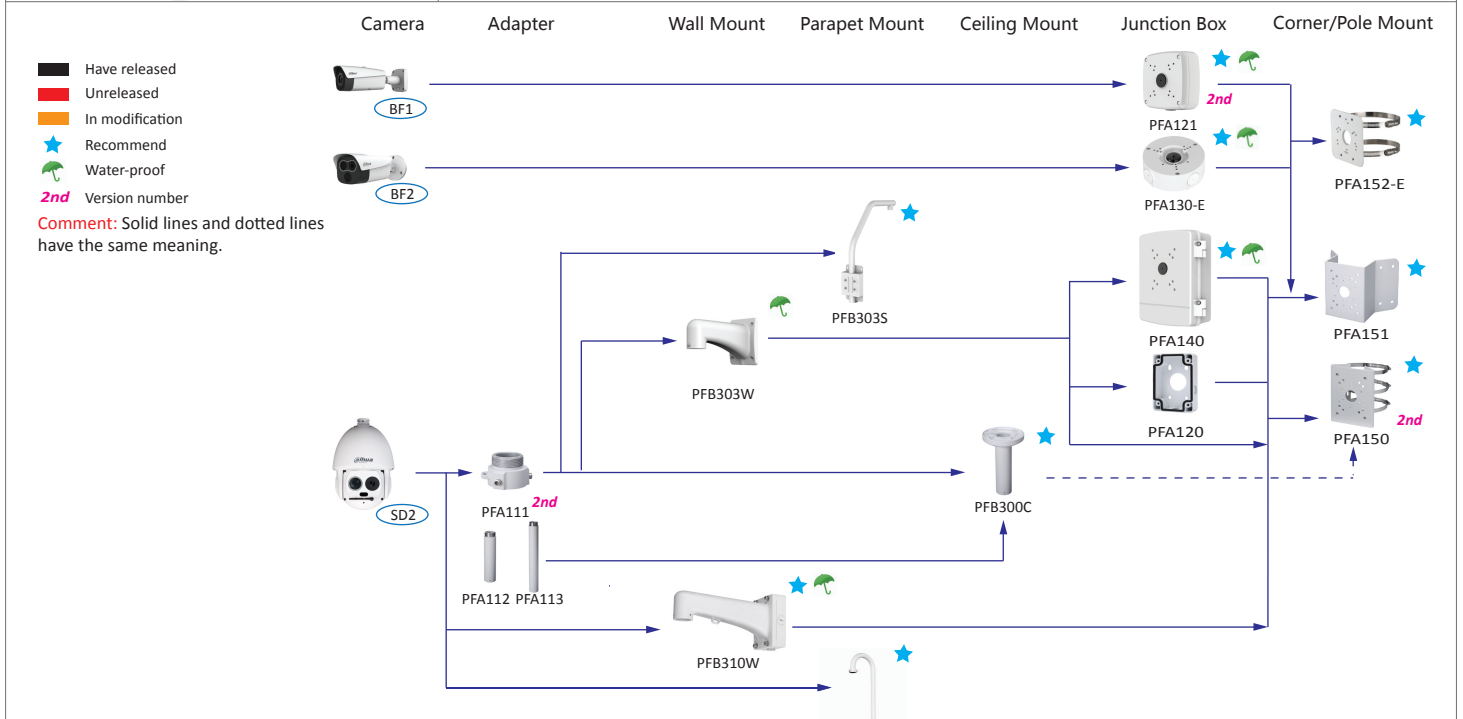

Selection of PTZ dome cameras

Shape	PTZ Dome		Shape	PTZ Dome	
	HDCVI	Network		HDCVI	Network
SD22	SD22204I-GC	SD22204T-GN, SD22404T-GN	SD59	SD59131/225/230/430I-HC	SD59131/225/230/430U-HNI
SD22(W)		SD22204T-GN-W, SD22404-GN-W	SD6AE	SD6AE230IA-HC	SD6AE230F-HNI, SD6AE530U-HNI, SD6AE240/830V-HNI
SD29		SD29204T-GN(-W)	SD6AL		SD6AL230F-HNI, SD6AL830V-HNI, SD6AL245U-HNI(-IR)
SD42	SD42116/212I-HC	SD42212T-HN	SD60	SD60131/225/230/430I-HC	SD60131/225/230/430U-HNI
SD40	SD40116/212I-HC	SD40212T-HN	SD65F	SD65F230IA-HC	SD65F230F-HNI
SD50	SD50131/225/230/430I-HC	SD50131/225/230/430U-HNI	SD6CE		SD6CE131/225/230U-HNI, SD6CE245U-HNI
SD49	SD49116/225/131/212I-HC	SD49212/225/412T-HN, SD49225T-HN-W	SD6C	SD6C131/225/230/430I-HC	SD6C131/225/230/430U-HNI
SD12		SD12200T-GN, SD12200T-GN-W, SD12203T-GN, SD12203T-GN-W	SD8A		SD8A840/440/240VI-HNI
SD1A		SD1A200T-GN, SD1A200T-GN-W, SD1A203T-GN, SD1A203T-GN-W	SD10		SD10A248V-HNI

Notes :

1. PTZ dome cameras have the **standard configurations**, and the configurations have been as follows.

Selection of Thermal series cameras

Shape	Thermal Series
(BF1)	TPC-BF5400/5600(-T)
(BF2)	TPC-BF2120(-T)
(SD2)	TPC-SD8420/8620(-T)