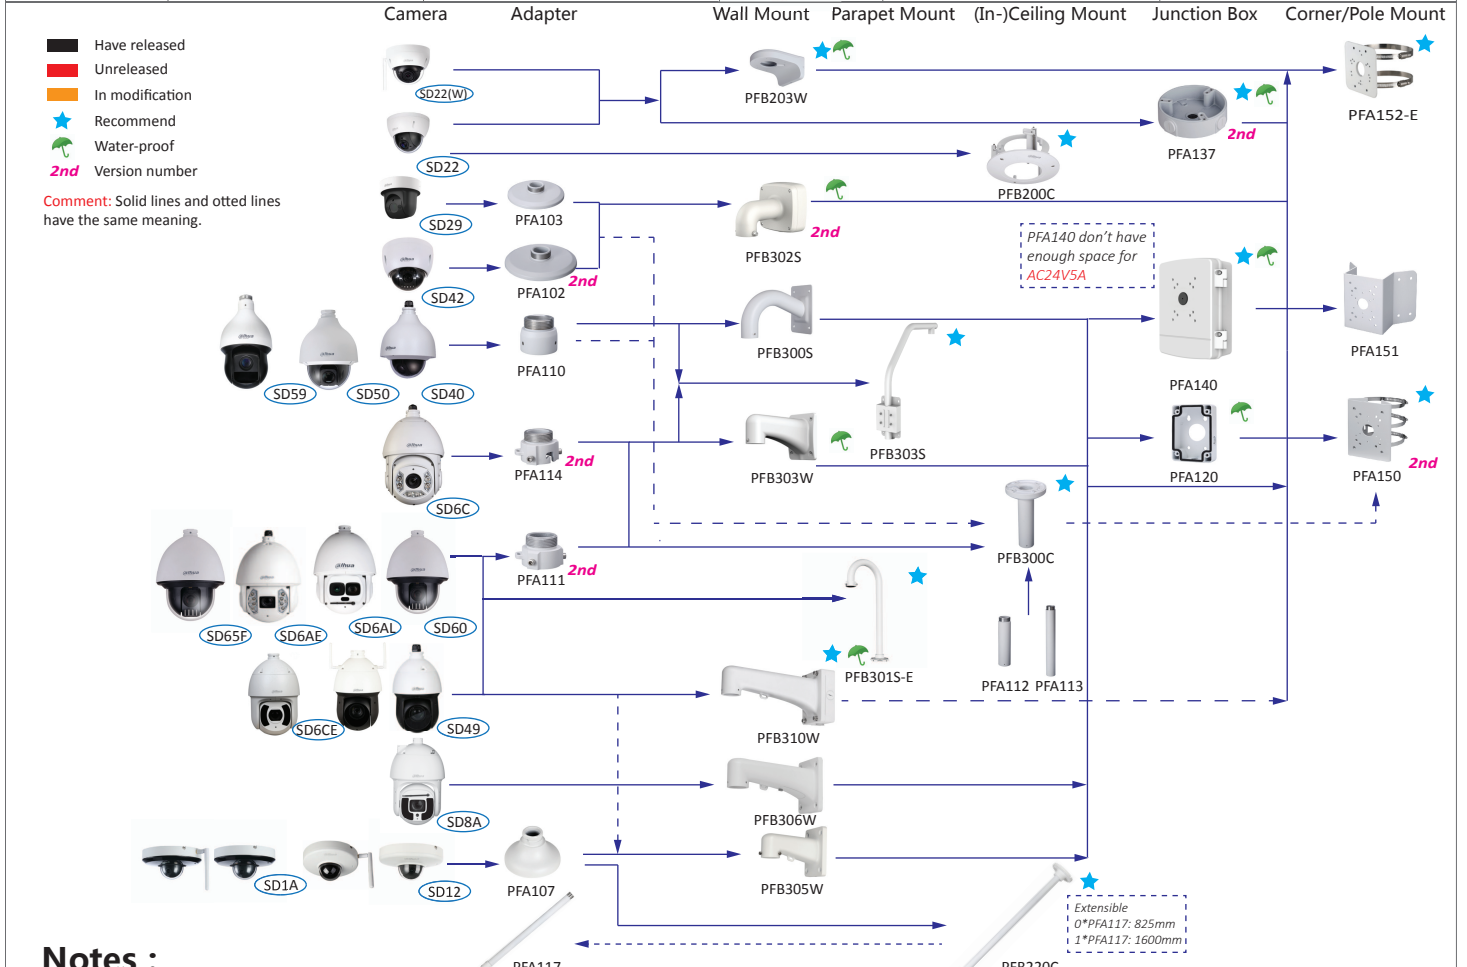

Selection of PTZ dome cameras

Shape	PTZ Dome		Shape	PTZ Dome	
	HDCVI	Network		HDCVI	Network
SD22	SD22204I-GC	SD22204T-GN, SD22404T-GN	SD59	SD59131/225/230/430I-HC	SD59131/225/230/430U-HNI
SD22(W)		SD22204T-GN-W, SD22404-GN-W	SD6AE	SD6AE230IA-HC	SD6AE230F-HNI, SD6AE530U-HNI, SD6AE240/830V-HNI
SD29		SD29204T-GN(-W)	SD6AL		SD6AL230F-HNI, SD6AL830V-HNI, SD6AL245U-HNI(-IR)
SD42	SD42116/212I-HC	SD42212T-HN	SD60	SD60131/225/230/430I-HC	SD60131/225/230/430U-HNI
SD40	SD40116/212I-HC	SD40212T-HN	SD65F	SD65F230IA-HC	SD65F230F-HNI
SD50	SD50131/225/230/430I-HC	SD50131/225/230/430U-HNI	SD6CE		SD6CE131/225/230U-HNI, SD6CE245U-HNI
SD49	SD49116/225/131/212I-HC	SD49212/225/412T-HN, SD49225T-HN-W	SD6C	SD6C131/225/230/430I-HC	SD6C131/225/230/430U-HNI
SD12		SD12200T-GN, SD12200T-GN-W, SD12203T-GN, SD12203T-GN-W	SD8A		SD8A840/440/240VI-HNI
SD1A		SD1A200T-GN, SD1A200T-GN-W, SD1A203T-GN, SD1A203T-GN-W	SD10		SD10A248V-HNI