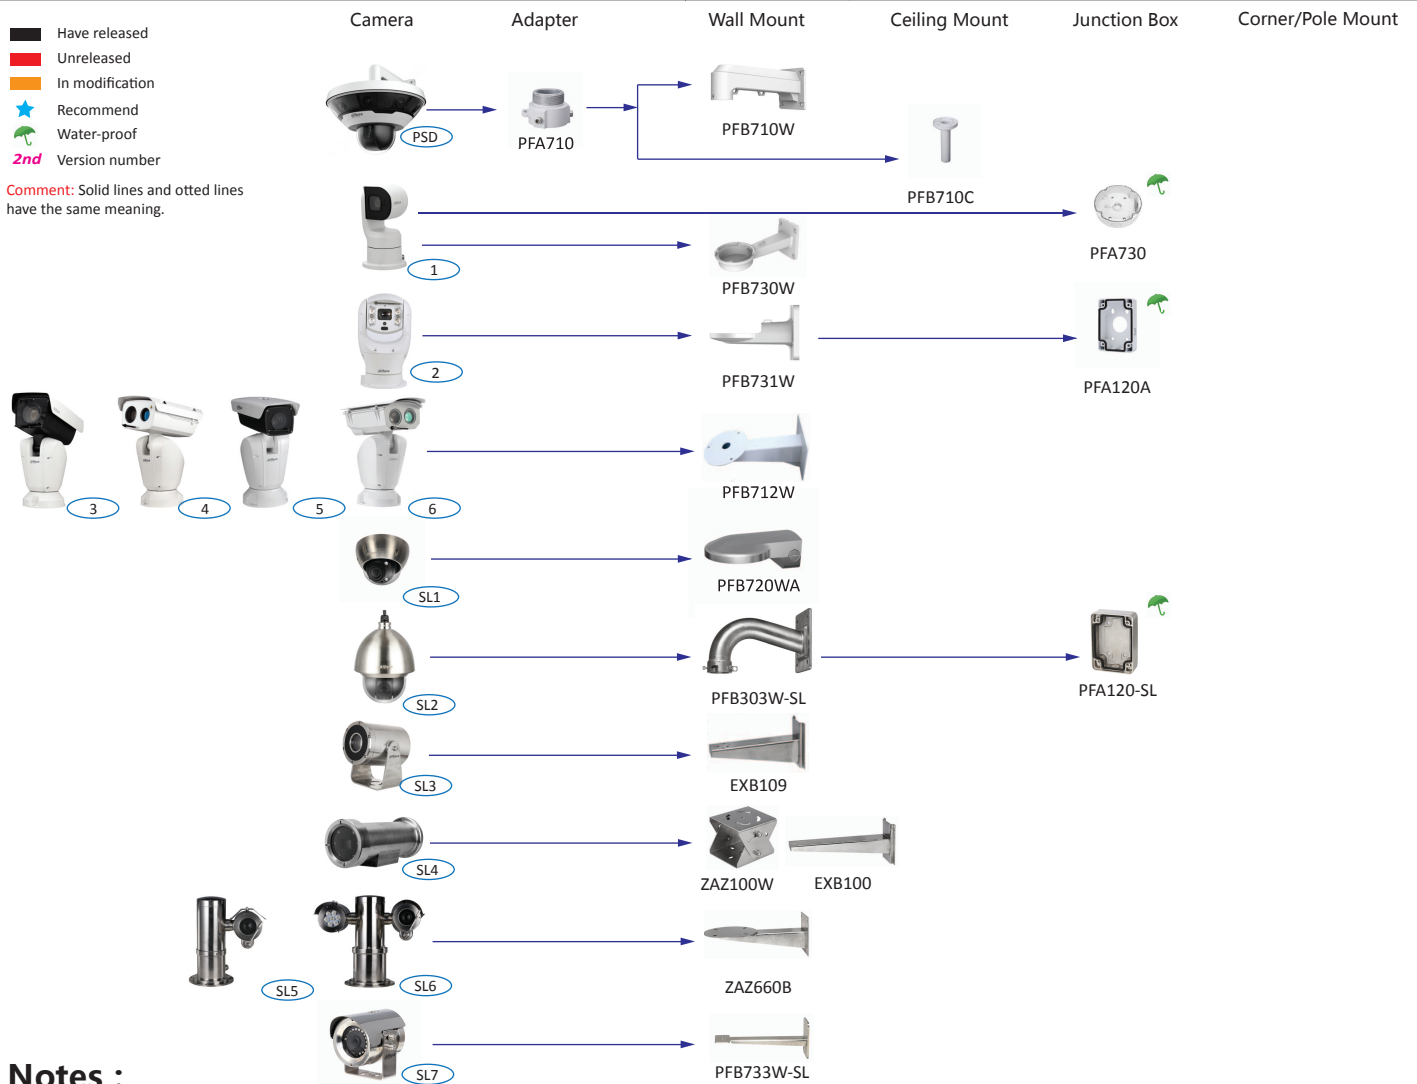

Notes :

1. PTZ dome cameras have the **standard configurations**, and the configurations have been as follows.

Selection of Thermal series cameras

Shape	Thermal Series
(BF1)	TPC-BF5400/5600(-T)
(BF2)	TPC-BF2120(-T)
(SD2)	TPC-SD8420/8620(-T)

Notes :

1. PTZ dome cameras have the **standard configurations**, and the configurations have been as follows.

Shape	ITC
(ITC1)	ITC237-PW1B-IRZ, ITC217-PW1B-IRLZ
(ITC2)	ITC237-PU1B-L, ITC237-PU1B-IR
(ITC3)	ITC217-PW1B-IRLZ10
(ITC4)	ITC602-RU1A, ITC302-RU1A, ITC206-RU1A, ITC235-TU1A
(ITC5)	ITC231-RU1A-IRL-VF1042

Selection of all-environment series cameras

Shape	Camera	Shape	Camera
	PSD8802-A180, PSD81602-A360		HDBW8232E-Z-SL
	PTZ1A225U-IRA-N		SD60230U-HNI-SL
	PTZ19240V-IRB-N, PTZ19240V-IRB-N-B PTZ19245U-IRB-N, PTZ19245U-IRB-N-B		SDZW2030U-SL
	PTZ12248V-IRB-N		EPC230U
	PTZ12248V-LR8-N		EPC230U-PTZ
	PTZ12230F-IRB-N		EPC230U-PTZ-IR
	PTZ12230F-LR8-N		SDZW2000T-SL

- Have released
- Unreleased
- In modification
- Recommend
- Water-proof
- 2nd Version number

Comment: Solid lines and dotted lines have the same meaning.

Notes :

1. PTZ dome cameras have the **standard configurations**, and the configurations have been as follows.