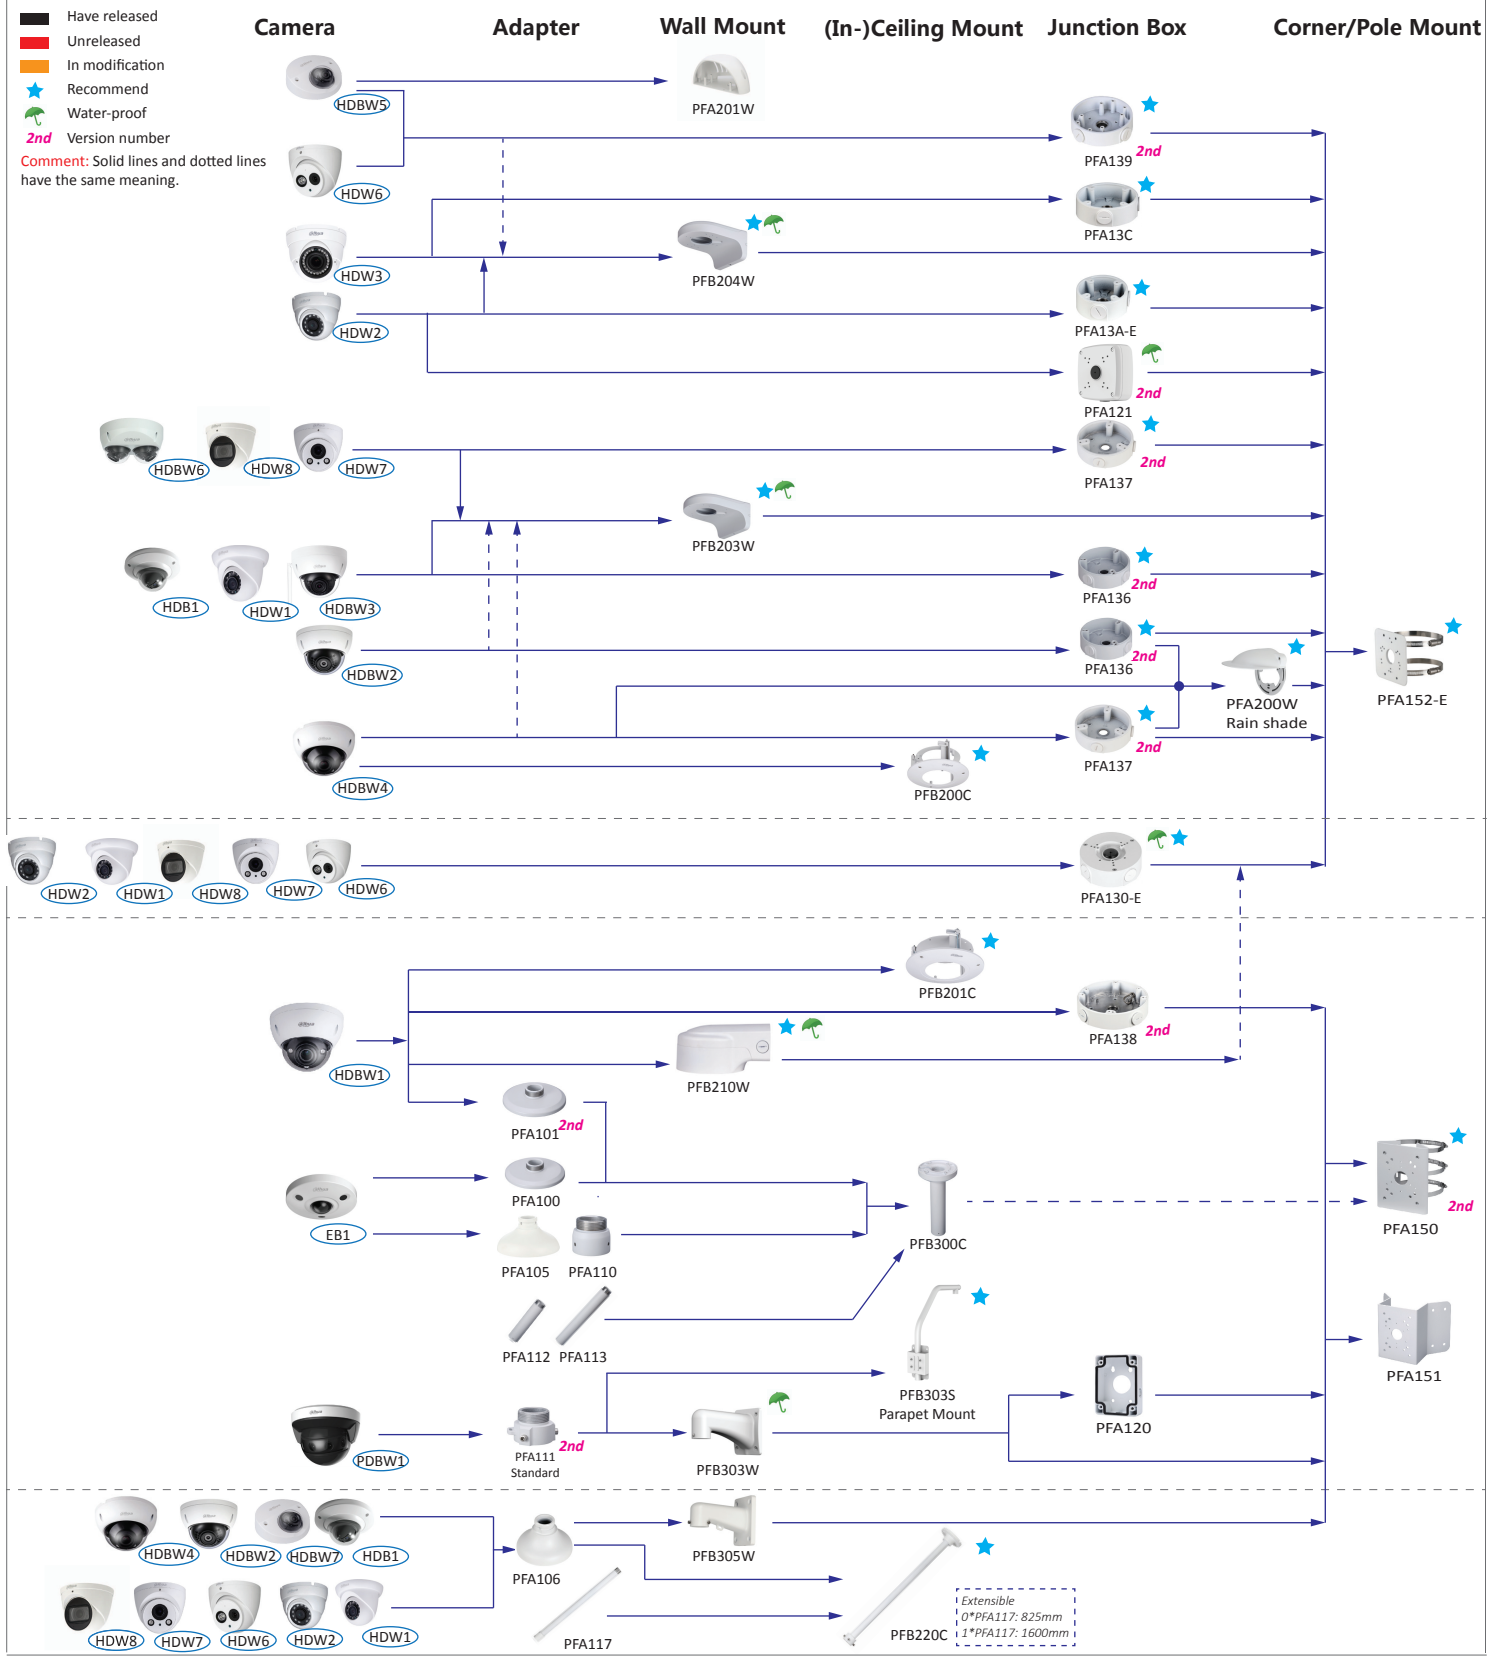

Selection of dome cameras

Shape	Network	Shape	Network
(HDB1)	HDB4231/4431C-AS, EB5531(-M/M12)	(HDBW1)	HDBW8231/8331/81200/81230E-Z, HDBW8231/8331/5231/5431/5631/5831E-Z5E, HDB5331E, HDBW5331E, HDBW8242E-Z4FD, HDBW8242E-Z4FR, HDBW8231/8232/8331/8630/81230/5231/5431/5631/5831E-ZE
(HDW1)	HDW1230/1431/1531S	(HDBW2)	HDBW1230/1431/1531E(-S), HDBW4231/4431/4631/4831E-ASE
(HDW2)	HDW4231/4431M	(HDBW3)	HDBW1120/1320/1235/1435E-W, HDBW1230/1430E-AW
(HDW6)	HDW4231/4431/4830EM-AS, HDW4231/4431/4631/4831EM-ASE	(HDBW4)	HDBW2831R-ZS, HDBW5231/5431/5631/5831R-ZE, HDBW2231/2421/2431/2531R-ZS/VFS, HDBW2831R-ZS, HDBW1831R
(HDW7)	HDW2121/2221/2230/2231/2320/2421/2431/2531R-ZS, HDW5231/5431/5830R-Z	(HDBW5)	HDBW4231/4431F-AS/M/M12, HDBW4231F-MPC/M12PC
(HDW8)	HDW5231/5431/5631/5831R-ZE	(HDBW6)	HDBW4231F-E2-M
(EB1)	EBW8630/81230, EBW8630-IVC	(PDBW2)	PDBW5831-B360
(PDBW1)	PDBW8800/8802-A180