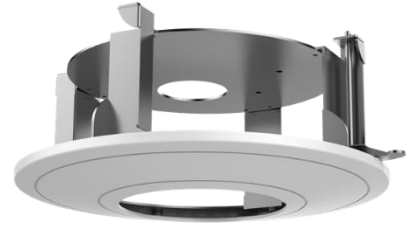

## DS-1227ZJ-DM37

In-Ceiling Mount

### Features

- Steel and plastic with surface spray treatment
- In-ceiling mount saves installation space

### Dimension

### Parameter

Model	DS-1227ZJ-DM37
Parameters	In-Ceiling Mount
Appearance	Hikvision White
Material	Steel and Plastic
Dimension	$\varnothing 225 \text{ mm} \times 98.2 \text{ mm}$ (8.86" $\times$ 3.87")
Weight	700 g (1.54 lb.)