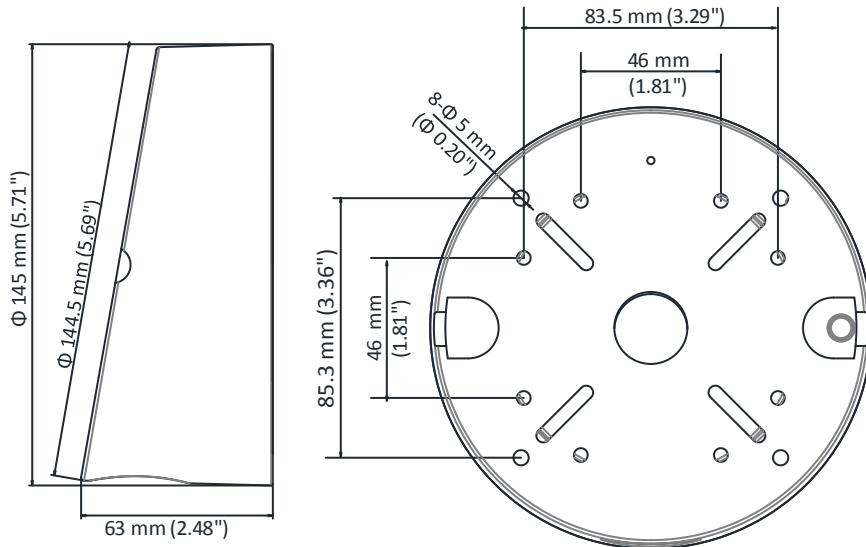

DS-1240ZJ

Inclined Ceiling Mounting Bracket for Dome Camera

Feature

- Aluminum alloy material with surface spray treatment
- Waterproof design

Dimension

Available Model

DS-1240ZJ

Parameter

| Model | DS-1240ZJ |
|------------|---------------------------------------------------|
| Parameters | Inclined Ceiling Mounting Bracket for Dome Camera |
| Appearance | Hikvision White |
| Material | Aluminum Alloy |
| Dimension | 145 mm × 144.5 mm × 63 mm (5.71" × 5.69" × 2.48") |
| Weight | 440 g (0.97 lb.) |

Note

- The bracket should be installed on the flat surface.
- Waterproof rubber is necessary for the outdoor application.
- The wall must be capable of supporting at least 3 times as much as the total weight of the dome camera and the bracket.
- The bracket's maximum load capacity is 3 KG (6.6 lb.).