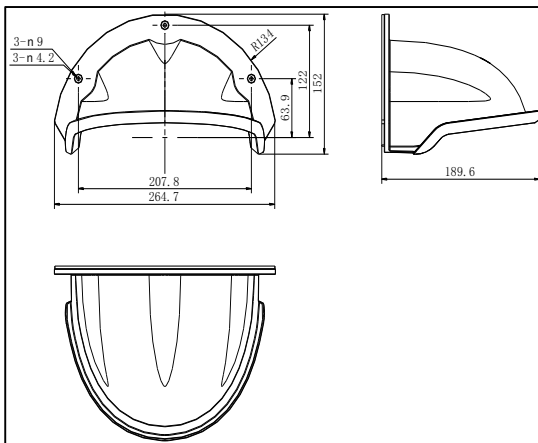

### Dimension:

### Parameter:

|            |                                    |
|------------|------------------------------------|
| Model      | DS-1250ZJ                          |
| Parameters | Rain Shade for Outdoor Dome Camera |
| Appearance | Hikvision White                    |
| Material   | Composite Fibre                    |
| Dimension  | 264.7*152*189.6 mm                 |
| Weight     | 199g                               |