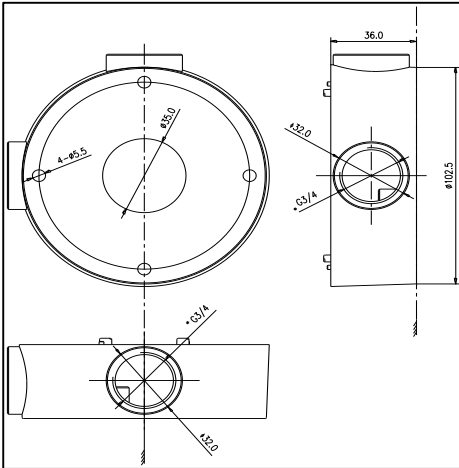

## DS-1260ZJ

Junction Box for Bullet Camera

### Dimension:

### Parameter:

Model	DS-1260ZJ
Parameters	Junction Box for Bullet Camera
Appearance	Hikvision White
Material	Aluminum Alloy
Dimension	Φ 88.5 mm
Weight	251g