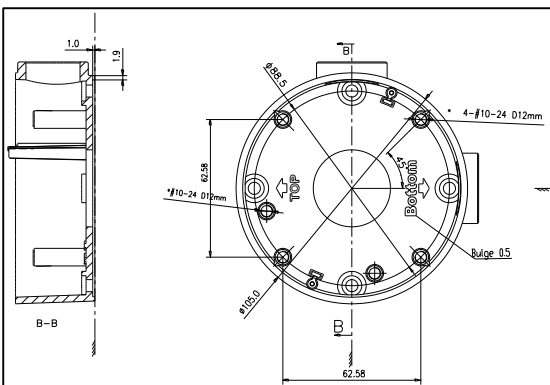

### Dimension:

### Parameter:

Model	DS-1260ZJ
Parameters	Junction Box for Bullet Camera
Appearance	Hikvision White
Material	Aluminum Alloy
Dimension	Φ 88.5 mm
Weight	251g