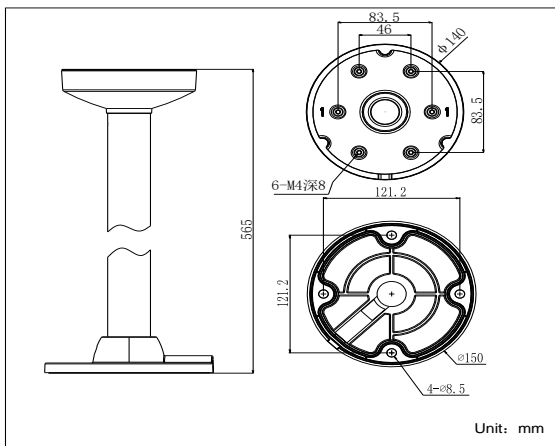

DS-1271ZJ-140

Pendent Mounting Bracket for
Dome Camera

Features:

- Aluminum alloy material with surface spray treatment
- Waterproof design
- Cable hole on bracket makes the feature better
- Design of cap is for convenient wiring

Dimension:

Model Suitable:

DS-2CC51xxP(N)-VP, DS-2CC51xxP(N)-VPIR, DS-2CC51xxP(N)-VPIRH

Order Model:

DS-1271ZJ-140

Parameter:

Model	DS-1271ZJ-140
Parameters	Pendent Mounting Bracket for Dome Camera
Appearance	Hikvision White
Material	Aluminum Alloy
Dimension	Φ 150X565mm
Weight	1900g

Notice:

- The bracket should be installed on flat wall
- The wall must be capable of supporting over 3 times as much as the total weight of the camera and the mount.
- The maximum load capacity of the bracket is 4.5KG