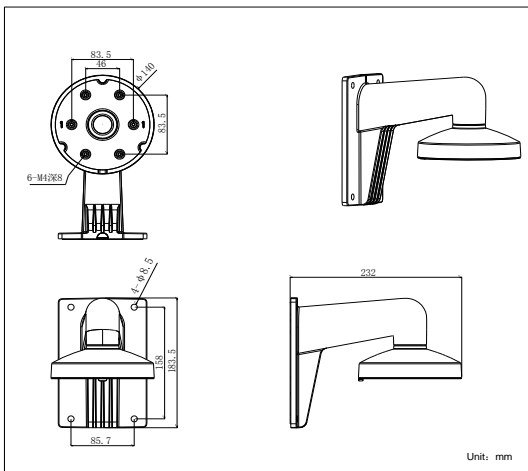

DS-1273ZJ-140

DS-2CC51xxP(N) Wall Mounting Bracket for Dome Camera

Features:

- Aluminum alloy material with surface spray treatment
- The outlet hole makes the feature looks better
- Better water proof design
- Convenient installation coordinating with lower bowl

Dimension:

Order Model:

DS-1273ZJ-140

Parameter:

Model	DS-1273ZJ-140
Parameters	DS-2CC51xxP(N) Wall Mounting Bracket for Dome Camera
Appearance	Hik White
Range of Application	Suitable for DS-2CC51xxP(N) dome camera wall mounting
Material	Aluminum Alloy
Dimension	140×182×120mm
Weight	703g

Notice:

- The bracket is for DS-2CC51xxP(N)-VF dome camera
- Pay attention to the color matching when select bracket
- The bracket should be installed on flat wall
- The wall must be capable of supporting over 3 times as much as the total weight of the camera and the mount
- The maximum load capacity of the bracket is 4.5KG