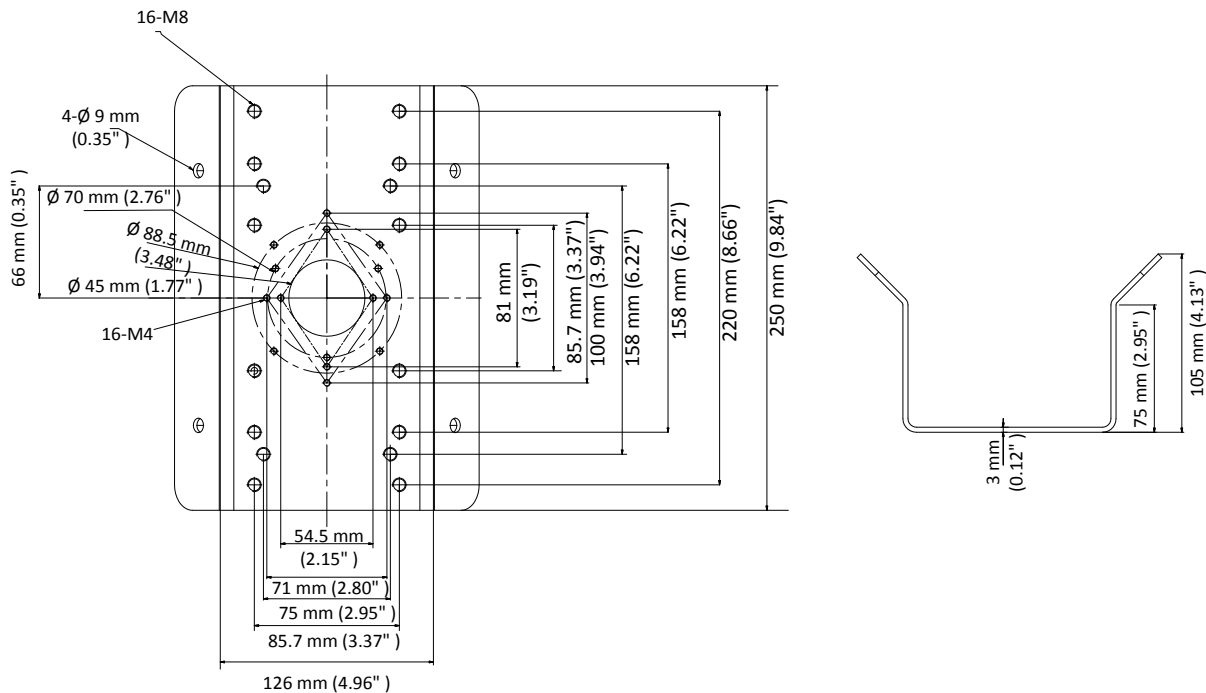

### Corner Mount

#### Feature

- Stainless steel with surface spray treatment
- One piece stainless steel formation ensures the reliable structure
- Expand camera's field of view

#### Dimension

#### Parameter

Model	DS-1276ZJ-SUS
Parameters	Corner Mount
Appearance	Hikvision White
Material	Stainless Steel
Dimension	126 mm × 105 mm × 250 mm (4.96" × 4.13" × 9.84")
Weight	1990 g (4.39 lb.)