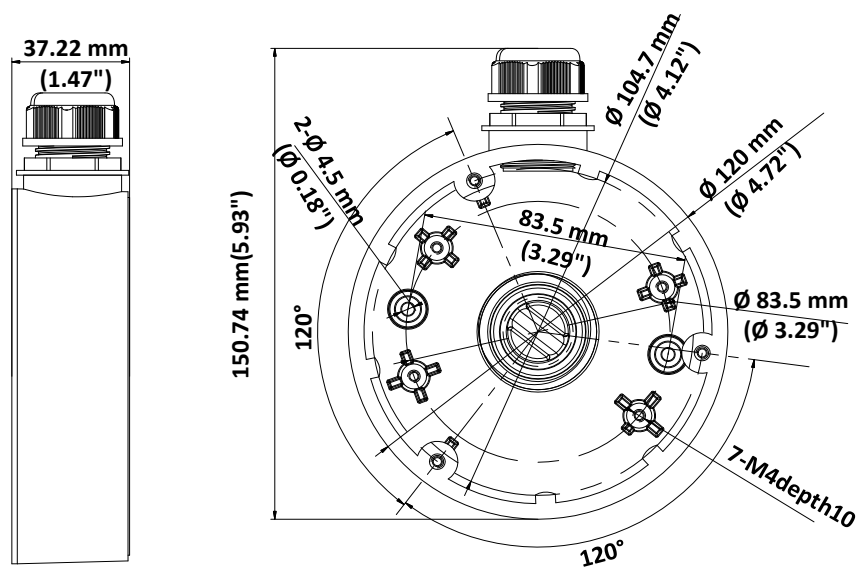

DS-1280ZJ-DM46

Junction Box

Feature

- Aluminum alloy material with surface spray treatment
- Supports bottom outlet, and side outlet
- Applies to both indoor conditions, and outdoor conditions

Dimension

Available Model

DS-1280ZJ-DM46

Parameter

Model	DS-1280ZJ-DM46
Parameters	Junction Box
Appearance	Hikvision White
Material	Aluminum Alloy
Dimension	Ø 120 mm × 37.2 mm (Ø 4.72" × 1.46")
Weight	250 g (0.55 lb.)

Note

- The junction box should be installed on the flat surface.
- Waterproof rubber is necessary for the outdoor application.
- The wall must be capable of supporting at least 3 times as much as the total weight of the camera and the junction box.
- The junction box's maximum load capacity is 4.5 kg (9.92 lb.).