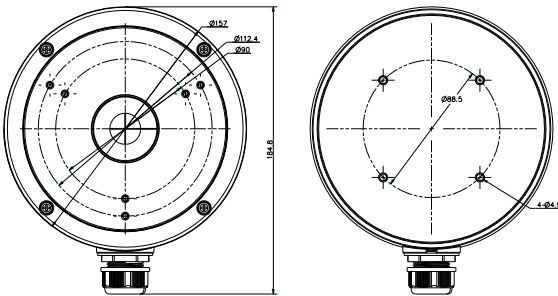

DS-1280ZJ-M

Junction Box for
Dome Camera

Features:

- Aluminum alloy material with surface spray treatment
- Waterproof design

Dimension:

Order Model:

DS-1280ZJ-M

Parameter:

Model	DS-1280ZJ-M
Parameters	Junction Box for Dome Camera
Appearance	Hikvision White
Material	Aluminum Alloy
Dimension	Φ 157×185×51.5mm
Weight	621g

Notice:

- The bracket should be installed on flat wall
- Waterproof rubber is necessary for outdoor application
- The wall must be capable of supporting over 3 times as much as the total weight of the camera and the mount.
- The maximum load capacity of the bracket is **4.5KG**

Note: The actual dome camera may vary from the picture above.