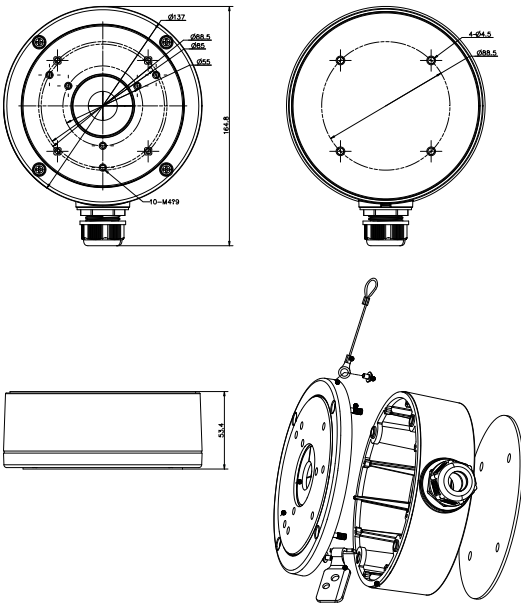

DS-1280ZJ-S

Junction Box for Dome Camera

Features:

- Aluminum alloy material with surface spray treatment
- Waterproof design
- Cable hole on bracket makes the feature better

Dimension:

Order Model:

DS-1280ZJ-S

Parameter:

Model	DS-1280ZJ-S
Parameters	Junction Box for Dome Camera
Appearance	Hikvision White
Material	Aluminum Alloy
Dimension	Φ137x51.5mm
Weight	527g

Notice:

- The bracket should be installed on flat wall
- Waterproof rubber is necessary for outdoor application
- The wall must be capable of supporting over 3 times as much as the total weight of the camera and the mount.
- The maximum load capacity of the bracket is **4.5KG**

Note: The actual dome camera may vary from the picture above.