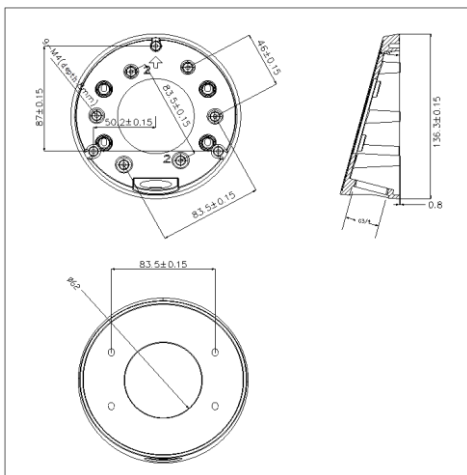

## DS-1281ZJ-DM23

Inclined Ceiling Mount Bracket for Dome Camera

### Dimension:

### Parameter:

Model	DS-1281ZJ-DM23
Parameters	Inclined Ceiling Mount Bracket for Dome Camera
Appearance	Hikvision White
Material	Aluminum Alloy
Dimension	Φ136×48mm
Weight	245g

### Notice:

- The bracket should be installed on flat wall
- Waterproof rubber is necessary for outdoor application
- The wall must be capable of supporting over 3 times as much as the total weight of the camera and the mount.
- The maximum load capacity of the bracket is 4.5KG