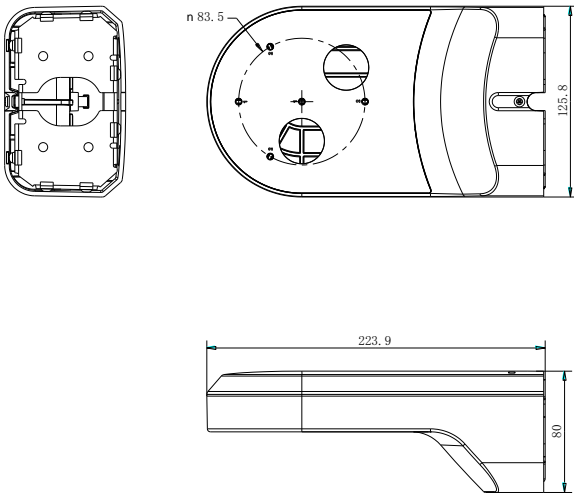

DS-1294ZJ

Wall Mount Bracket for
PTZ Camera

Features:

- Toughened plastic material with surface spray treatment
- Hikvision white

Dimension:

Order Model:

DS-1294ZJ

Parameter:

Model	DS-1294ZJ
Parameters	Wall Mount Bracket for PTZ Camera
Appearance	Hik White
Material	Toughened Plastic
Dimension	230×80×130mm
Weight	450g

Notice:

- The bracket should be installed on flat wall
- The wall must be capable of supporting over 3 times as much as the total weight of the camera and the mount.
- The maximum load capacity of the bracket is **4.5KG**

Note: The actual dome camera may vary from the picture above.