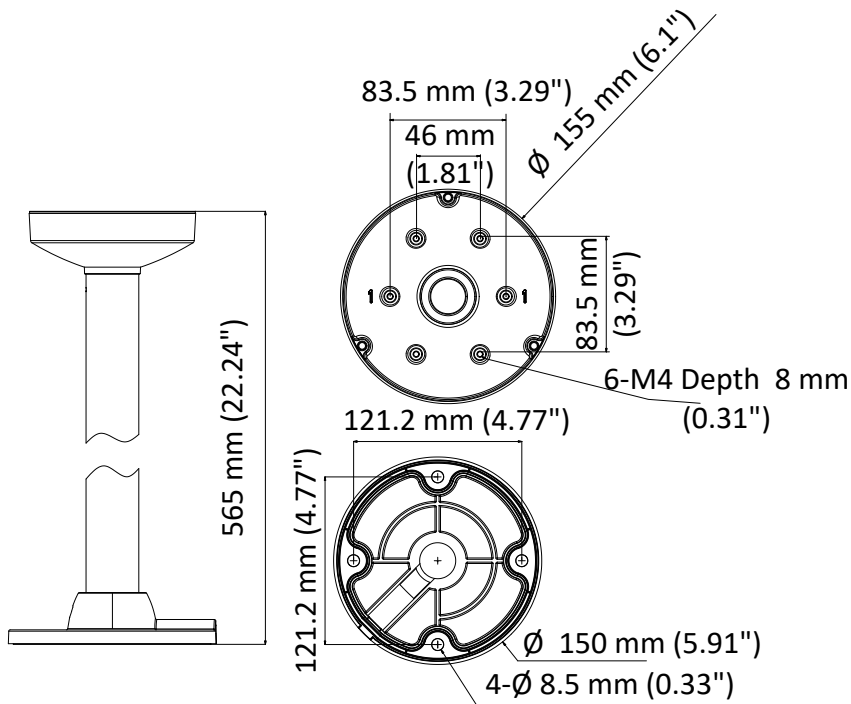

**DS-1471ZJ-155**

Pendant Mount for Dome Camera

**Feature**

- Aluminum alloy with surface spray treatment
- Waterproof design

**Dimension**

**Available Model**

DS-1471ZJ-155

**Parameter**

Model	DS-1471ZJ-155
Parameters	Pendant Mount for Dome Camera
Appearance	Hikvision White
Material	Aluminum Alloy
Dimension	∅ 155 mm × 565 mm (6.1" × 22.24")
Weight	650 g (1.4 lb.)

**Note**

- The mount should be installed on the flat surface.
- Waterproof rubber is necessary for the outdoor application.
- The wall must be capable of supporting at least 3 times as much as the total weight of the camera and the mount.
- The mount's maximum load capacity is 3 Kg (6.6 lb.).