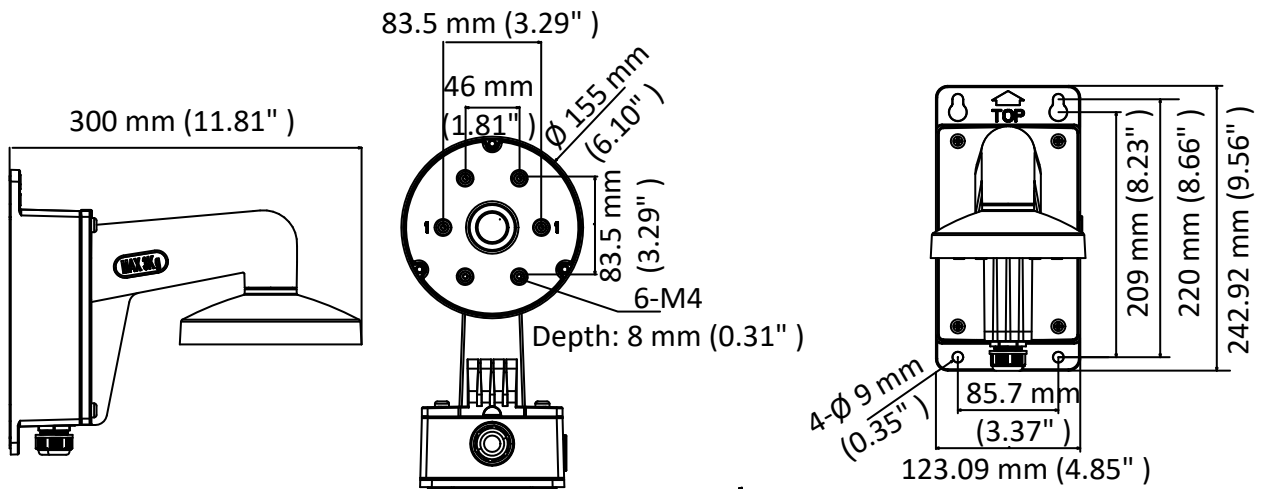

DS-1473ZJ-155B

Wall Mount for Dome Camera

Feature

- Aluminum alloy with surface spray treatment
- The cap facilitates the installation
- Waterproof design

Dimension

Available Model

DS-1473ZJ-155B

Parameter

Model	DS-1473ZJ-155B
Parameters	Wall Mount for Dome Camera
Appearance	Hikvision White
Material	Aluminum Alloy
Dimension	Ø 155 mm × 243 mm × 300 mm (6.10" × 9.56" × 11.81")
Weight	1750 g (3.86 lb.)

Note

- The mount should be installed on the flat surface.
- The waterproof rubber is necessary for the outdoor application.
- The wall must be capable of supporting at least 3 times as much as the total weight of the camera, and the mount.
- The mount's maximum load capacity is 3 kg (6.61 lb.).