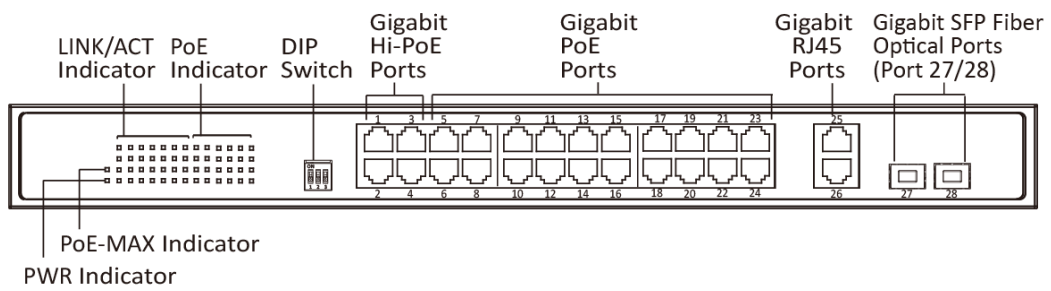

Physical Interface

Front panel:

Back panel: