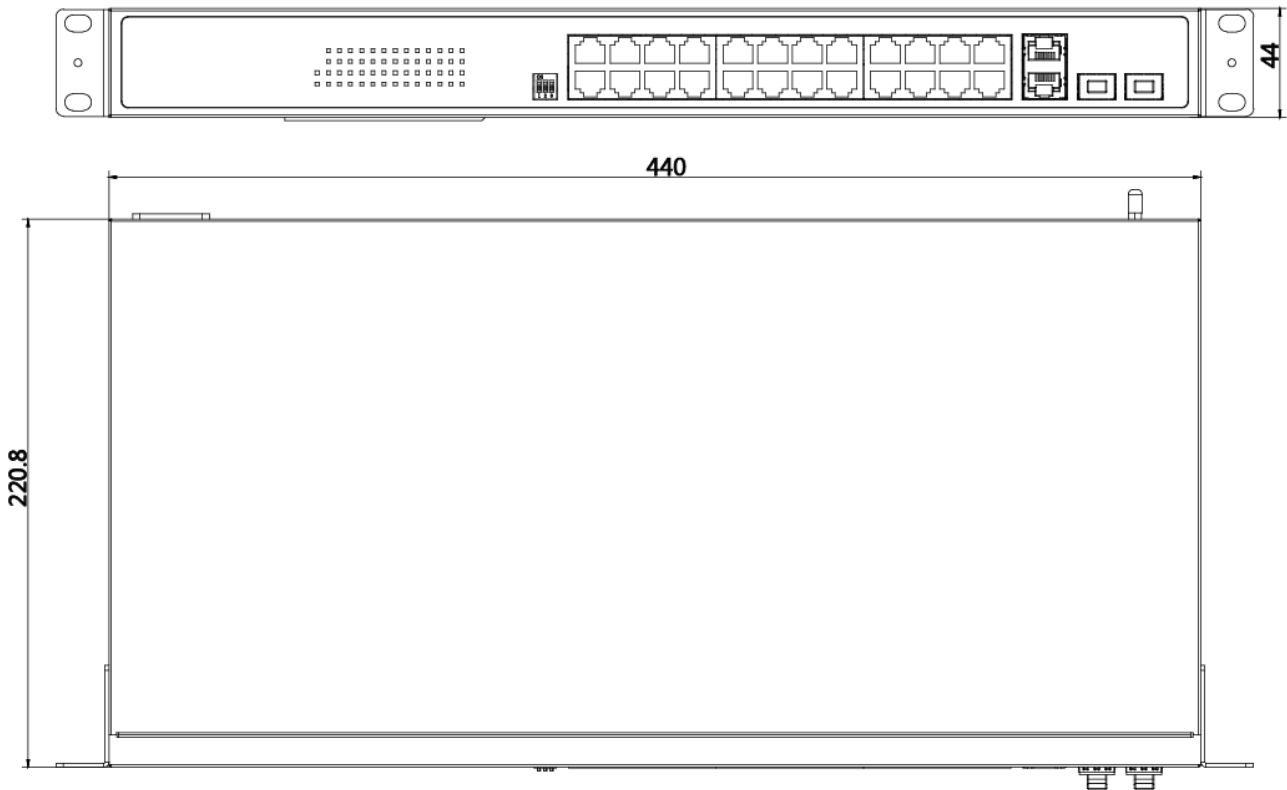

Physical Interface

Front panel:

Back panel:

Available Model

DS-3E0528HP-E

Dimension (unit: mm)

Typical Application

Distributed by