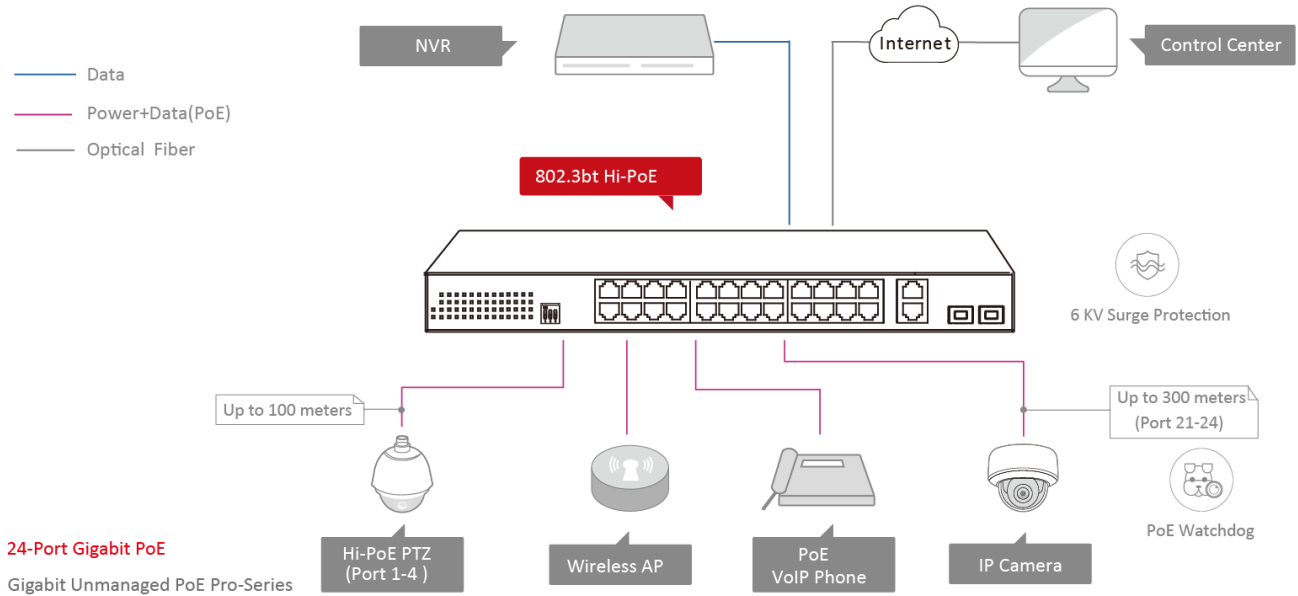

DS-3E0528HP-E**28-Port Gigabit Unmanaged Hi-PoE Switch**

DS-3E0528HP-E switches are layer 2 Hi-PoE switches, providing advanced PoE power supply technology and Gigabit networks design on the basis of high-performance access to ensure stable data upload. The switches support Hi-PoE, long range, port isolation, and PoE watchdog function.

**Key Feature**

- 20 × gigabit PoE ports, 4 × gigabit Hi-PoE ports, 2 × gigabit RJ45 ports, and 2 × gigabit fiber optical ports.
- IEEE 802.3at/af/bt standard for Hi-PoE ports (Max. 90 W PoE output).
- IEEE 802.3at/af standard for PoE ports (Max. 30 W PoE output).
- IEEE 802.3, IEEE 802.3u, IEEE 802.3x, IEEE 802.3ab, and IEEE 802.3z standard.
- 6 KV surge protection for PoE ports.
- Up to 300 m long-range transmission.
- PoE watchdog to auto detect and restart the cameras that do not respond.
- Port isolation to improve network security.
- Gigabit network access design.
- Wire-speed forwarding.
- Store-and-forward switching.
- Solid high-strength metal shell.

Physical Interface

Front panel:

Back panel:

Available Model

DS-3E0528HP-E

Dimension (unit: mm)

Typical Application

Distributed by